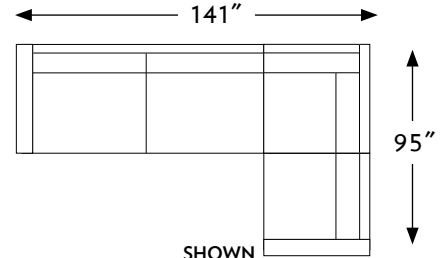

THE EXTRA DEEP WIDE ARM BIG EASY

637 EXTEA DEEP WIDE ARM BIG EASY 1:150 SCALE SHOWN

63734

LEFT ARM SOFA

63731

RIGHT ARM SM CORNER SOFA

	63709 CORNER CHAIR
TOTAL	W40" D44" H33"
SEAT	W24" D24" H19"
ARMS	--- --- H23"