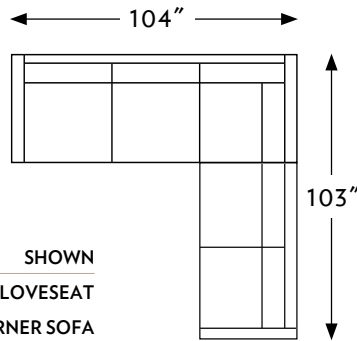

# THE IVY

ROUND TAPER LEG

1015 IVY 1:150 SCALE SHOWN

101522 LEFT ARM LOVESEAT  
101531 RIGHT ARM CORNER SOFA

N.C. MADE

	TAPER LEG		TAPER LEG		TAPER LEG		TAPER LEG		TAPER LEG		TAPER LEG
101509	CORNER CHAIR	101511	RIGHT ARM CHAIR	101512	LEFT ARM CHAIR	101513	ARMLESS CHAIR	101520	LOVESEAT	101521	R ARM LOVESEAT
TOTAL	W40" D40" H36"	TOTAL	W34" D40" H36"	TOTAL	W34" D40" H36"	TOTAL	W30" D40" H36"	TOTAL	W68" D40" H36"	TOTAL	W63" D40" H36"
SEAT	W23" D23" H20"	SEAT	W29" D23" H20"	SEAT	W29" D23" H20"	SEAT	W29" D23" H20"	SEAT	W58" D23" H20"	SEAT	W58" D23" H20"
ARMS	---	ARMS	---	ARMS	---	ARMS	---	ARMS	---	ARMS	---

	TAPER LEG		TAPER LEG		TAPER LEG		TAPER LEG		TAPER LEG		TAPER LEG
101522	L ARM LOVESEAT	101530	SOFA	101531	R ARM CORNER SOFA	101532	L ARM CORNER SOFA	101533	RIGHT ARM SOFA	101534	LEFT ARM SOFA
TOTAL	W63" D40" H36"	TOTAL	W96" D40" H36"	TOTAL	W104" D40" H36"	TOTAL	W104" D40" H36"	TOTAL	W92" D40" H36"	TOTAL	W92" D40" H36"
SEAT	W58" D23" H20"	SEAT	W87" D23" H20"	SEAT	W88" D23" H20"	SEAT	W88" D23" H20"	SEAT	W87" D23" H20"	SEAT	W87" D23" H20"
ARMS	---	ARMS	---	ARMS	---	ARMS	---	ARMS	---	ARMS	---