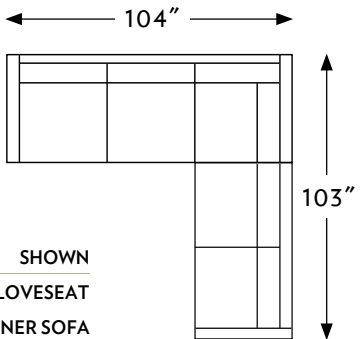

THE IVY

SHOWN

THE IVY

N.C. MADE

FURNITURE HAND-BUILT

TAPER LEG	TAPER LEG	TAPER LEG	TAPER LEG	TAPER LEG	TAPER LEG
101609 CORNER CHAIR TOTAL W40" D40" H36" SEAT W23" D23" H20" ARMS --- --- ---	101611 RIGHT ARM CHAIR TOTAL W34" D40" H36" SEAT W29" D23" H20" ARMS --- --- H25"	101612 LEFT ARM CHAIR TOTAL W34" D40" H36" SEAT W29" D23" H20" ARMS --- --- H25"	101613 ARMLESS CHAIR TOTAL W30" D40" H36" SEAT W29" D23" H20" ARMS --- --- ---	101620 LOVESEAT TOTAL W68" D40" H36" SEAT W58" D23" H20" ARMS --- --- H25"	101621 R ARM LOVESEAT TOTAL W63" D40" H36" SEAT W58" D23" H20" ARMS --- --- H25"

TAPER LEG	TAPER LEG	TAPER LEG	TAPER LEG	TAPER LEG	TAPER LEG
101622 L ARM LOVESEAT TOTAL W63" D40" H36" SEAT W58" D23" H20" ARMS --- --- H25"	101630 SOFA TOTAL W96" D40" H36" SEAT W87" D23" H20" ARMS --- --- H25"	101631 R ARM CORNER SOFA TOTAL W104" D40" H36" SEAT W88" D23" H20" ARMS --- --- H25"	101632 L ARM CORNER SOFA TOTAL W104" D40" H36" SEAT W88" D23" H20" ARMS --- --- H25"	101633 RIGHT ARM SOFA TOTAL W92" D40" H36" SEAT W87" D23" H20" ARMS --- --- H25"	101634 LEFT ARM SOFA TOTAL W92" D40" H36" SEAT W87" D23" H20" ARMS --- --- H25"

TAPER LEG	TAPER LEG	TAPER LEG	TAPER LEG	TAPER LEG	TAPER LEG
101635 APARTMENT SOFA TOTAL W82" D40" H36" SEAT W72" D23" H20" ARMS --- --- H25"	101636 R ARM APT SOFA TOTAL W77" D40" H36" SEAT W72" D23" H20" ARMS --- --- H25"	101637 L ARM APT SOFA TOTAL W77" D40" H36" SEAT W72" D23" H20" ARMS --- --- H25"	101660 CHAISE TOTAL W41" D63" H36" SEAT W32" D46" H20" ARMS --- --- H25"	101661 RIGHT ARM CHAISE TOTAL W37" D63" H36" SEAT W32" D46" H20" ARMS --- --- H25"	101662 LEFT ARM CHAISE TOTAL W37" D63" H36" SEAT W32" D46" H20" ARMS --- --- H25"