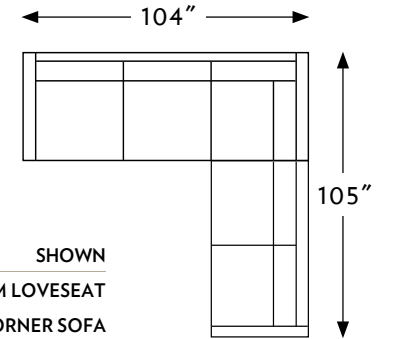

THE BIRCH

BUBBLE LEG

1006 BIRCH

1:150 SCALE SHOWN

100622
100631

LEFT ARM LOVESEAT
RIGHT ARM CORNER SOFA

TAPER LEG	TAPER LEG	TAPER LEG	TAPER LEG	TAPER LEG	TAPER LEG
100609 CORNER CHAIR TOTAL W40" D40" H36" SEAT W23" D23" H20" ARMS --- --- ---	100611 RIGHT ARM CHAIR TOTAL W35" D40" H36" SEAT W29" D23" H20" ARMS --- --- H24"	100612 LEFT ARM CHAIR TOTAL W35" D40" H36" SEAT W29" D23" H20" ARMS --- --- H24"	100613 ARMLESS CHAIR TOTAL W29" D40" H36" SEAT W29" D23" H20" ARMS --- --- ---	100620 LOVESEAT TOTAL W70" D40" H36" SEAT W58" D23" H20" ARMS --- --- H24"	100621 R ARM LOVESEAT TOTAL W64" D40" H36" SEAT W58" D23" H20" ARMS --- --- H24"

TAPER LEG	TAPER LEG	TAPER LEG	TAPER LEG	TAPER LEG	TAPER LEG
100622 L ARM LOVESEAT TOTAL W64" D40" H36" SEAT W58" D23" H20" ARMS --- --- H24"	100630 SOFA TOTAL W99" D40" H36" SEAT W87" D23" H20" ARMS --- --- H24"	100631 R ARM CORNER SOFA TOTAL W105" D40" H36" SEAT W87" D23" H20" ARMS --- --- H24"	100632 L ARM CORNER SOFA TOTAL W105" D40" H36" SEAT W87" D23" H20" ARMS --- --- H24"	100633 RIGHT ARM SOFA TOTAL W93" D40" H36" SEAT W87" D23" H20" ARMS --- --- H24"	100634 LEFT ARM SOFA TOTAL W93" D40" H36" SEAT W87" D23" H20" ARMS --- --- H24"

TAPER LEG	TAPER LEG	TAPER LEG	TAPER LEG	TAPER LEG	TAPER LEG
100635 APARTMENT SOFA TOTAL W84" D40" H36" SEAT W72" D23" H20" ARMS --- --- H24"	100636 R ARM APT SOFA TOTAL W78" D40" H36" SEAT W72" D23" H20" ARMS --- --- H24"	100637 L ARM APT SOFA TOTAL W78" D40" H36" SEAT W72" D23" H20" ARMS --- --- H24"	100660 CHAISE TOTAL W44" D64" H36" SEAT W32" D48" H20" ARMS --- --- H24"	100661 RIGHT ARM CHAISE TOTAL W58" D64" H36" SEAT W32" D48" H20" ARMS --- --- H24"	100662 LEFT ARM CHAISE TOTAL W38" D64" H36" SEAT W32" D48" H20" ARMS --- --- H24"

TAPER LEG	TAPER LEG	TAPER LEG	TAPER LEG	TAPER LEG	TAPER LEG
100663 ARMLESS CHAISE TOTAL W32" D64" H36" SEAT W32" D48" H20" ARMS --- --- ---	100671 RIGHT ARM BUMPER TOTAL W41" D85" H36" SEAT W23" D69" H20" ARMS --- --- ---	100672 LEFT ARM BUMPER TOTAL W41" D85" H36" SEAT W23" D69" H20" ARMS --- --- ---	100680 LONG SOFA TOTAL W109" D40" H36" SEAT W97" D23" H20" ARMS --- --- H24"	100681 R ARM LONG SOFA TOTAL W103" D40" H36" SEAT W97" D23" H20" ARMS --- --- H24"	100682 L ARM LONG SOFA TOTAL W103" D40" H36" SEAT W97" D23" H20" ARMS --- --- H24"