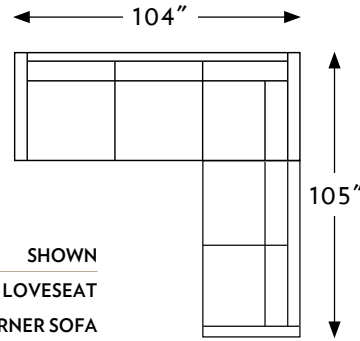

# THE BIRCH

ROUND TAPER LEG

1005 BIRCH

1:150 SCALE SHOWN

100522

LEFT ARM LOVESEAT

100531

RIGHT ARM CORNER SOFA

	TAPER LEG		TAPER LEG		TAPER LEG		TAPER LEG		TAPER LEG		TAPER LEG
100509	CORNER CHAIR	100511	RIGHT ARM CHAIR	100512	LEFT ARM CHAIR	100513	ARMLESS CHAIR	100520	LOVESEAT	100521	R ARM LOVESEAT
TOTAL	W40" D40" H36"	TOTAL	W35" D40" H36"	TOTAL	W35" D40" H36"	TOTAL	W29" D40" H36"	TOTAL	W70" D40" H36"	TOTAL	W64" D40" H36"
SEAT	W23" D23" H20"	SEAT	W29" D23" H20"	SEAT	W29" D23" H20"	SEAT	W29" D23" H20"	SEAT	W58" D23" H20"	SEAT	W58" D23" H20"
ARMS	---	ARMS	---	ARMS	---	ARMS	---	ARMS	---	ARMS	---

	TAPER LEG		TAPER LEG		TAPER LEG		TAPER LEG		TAPER LEG		TAPER LEG
100522	L ARM LOVESEAT	100530	SOFA	100531	R ARM CORNER SOFA	100532	L ARM CORNER SOFA	100533	RIGHT ARM SOFA	100534	LEFT ARM SOFA
TOTAL	W64" D40" H36"	TOTAL	W99" D40" H36"	TOTAL	W105" D40" H36"	TOTAL	W105" D40" H36"	TOTAL	W93" D40" H36"	TOTAL	W93" D40" H36"
SEAT	W58" D23" H20"	SEAT	W87" D23" H20"	SEAT	W87" D23" H20"	SEAT	W87" D23" H20"	SEAT	W87" D23" H20"	SEAT	W87" D23" H20"
ARMS	---	ARMS	---	ARMS	---	ARMS	---	ARMS	---	ARMS	---

# THE BIRCH

BUBBLE LEG

1006 BIRCH

1:150 SCALE SHOWN

100622  
100631

LEFT ARM LOVESEAT  
RIGHT ARM CORNER SOFA

 TAPER LEG	 TAPER LEG	 TAPER LEG	 TAPER LEG	 TAPER LEG	 TAPER LEG
100609 CORNER CHAIR TOTAL W40" D40" H36" SEAT W23" D23" H20" ARMS --- --- ---	100611 RIGHT ARM CHAIR TOTAL W35" D40" H36" SEAT W29" D23" H20" ARMS --- --- H24"	100612 LEFT ARM CHAIR TOTAL W35" D40" H36" SEAT W29" D23" H20" ARMS --- --- H24"	100613 ARMLESS CHAIR TOTAL W29" D40" H36" SEAT W29" D23" H20" ARMS --- --- ---	100620 LOVESEAT TOTAL W70" D40" H36" SEAT W58" D23" H20" ARMS --- --- H24"	100621 R ARM LOVESEAT TOTAL W64" D40" H36" SEAT W58" D23" H20" ARMS --- --- H24"