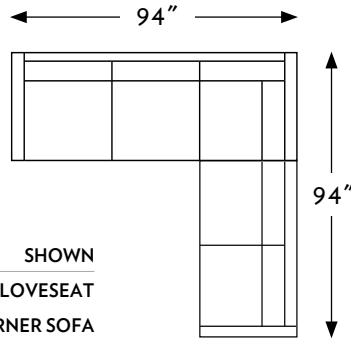

THE ASPEN

ROUND TAPER LEG

1010 ASPEN

1:150 SCALE SHOWN

101022 LEFT ARM LOVESEAT
101031 RIGHT ARM CORNER SOFA

	TAPER LEG		TAPER LEG		TAPER LEG		TAPER LEG		TAPER LEG		TAPER LEG
101009	CORNER CHAIR	101011	RIGHT ARM CHAIR	101012	LEFT ARM CHAIR	101013	ARMLESS CHAIR	101020	LOVESEAT	101021	R ARM LOVESEAT
TOTAL	W37" D37" H33"	TOTAL	W31" D37" H33"	TOTAL	W31" D37" H33"	TOTAL	W26" D37" H33"	TOTAL	W62" D37" H33"	TOTAL	W57" D37" H33"
SEAT	W22" D22" H20"	SEAT	W26" D22" H20"	SEAT	W26" D22" H20"	SEAT	W26" D22" H20"	SEAT	W52" D22" H20"	SEAT	W52" D22" H20"
ARMS	---	ARMS	---	ARMS	---	ARMS	---	ARMS	---	ARMS	---

	TAPER LEG		TAPER LEG		TAPER LEG		TAPER LEG		TAPER LEG		TAPER LEG
101022	L ARM LOVESEAT	101030	SOFA	101031	R ARM CORNER SOFA	101032	L ARM CORNER SOFA	101033	RIGHT ARM SOFA	101034	LEFT ARM SOFA
TOTAL	W57" D37" H33"	TOTAL	W88" D37" H33"	TOTAL	W94" D37" H33"	TOTAL	W94" D37" H33"	TOTAL	W83" D37" H33"	TOTAL	W83" D37" H33"
SEAT	W52" D22" H20"	SEAT	W78" D22" H20"	SEAT	W79" D22" H20"	SEAT	W79" D22" H20"	SEAT	W78" D22" H20"	SEAT	W78" D22" H20"
ARMS	---	ARMS	---	ARMS	---	ARMS	---	ARMS	---	ARMS	---

	TAPER LEG		TAPER LEG		TAPER LEG		TAPER LEG		TAPER LEG		TAPER LEG
101035	APARTMENT SOFA	101036	R ARM APT SOFA	101037	L ARM APT SOFA	101060	CHAISE	101061	RIGHT ARM CHAISE	101062	LEFT ARM CHAISE
TOTAL	W78" D37" H33"	TOTAL	W73" D37" H33"	TOTAL	W73" D37" H33"	TOTAL	W39" D63" H33"	TOTAL	W35" D63" H33"	TOTAL	W35" D63" H33"
SEAT	W68" D22" H20"	SEAT	W68" D22" H20"	SEAT	W68" D22" H20"	SEAT	W30" D48" H20"	SEAT	W30" D48" H20"	SEAT	W30" D48" H20"
ARMS	---	ARMS	---	ARMS	---	ARMS	---	ARMS	---	ARMS	---