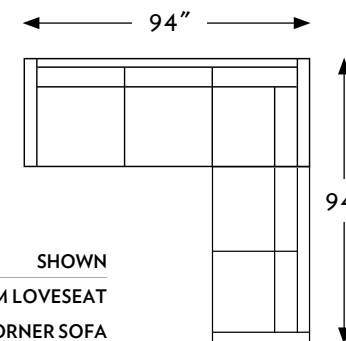

THE ASPEN

BUBBLE LEG

1011 ASPEN

1:150 SCALE SHOWN

101122
101131

LEFT ARM LOVESEAT
RIGHT ARM CORNER SOFA

	TAPER LEG		TAPER LEG		TAPER LEG		TAPER LEG		TAPER LEG		TAPER LEG
101109	CORNER CHAIR	101111	RIGHT ARM CHAIR	101112	LEFT ARM CHAIR	101113	ARMLESS CHAIR	101120	LOVESEAT	101121	R ARM LOVESEAT
TOTAL	W37" D37" H33"	TOTAL	W31" D37" H33"	TOTAL	W31" D37" H33"	TOTAL	W26" D37" H33"	TOTAL	W62" D37" H33"	TOTAL	W57" D37" H33"
SEAT	W22" D22" H20"	SEAT	W26" D22" H20"	SEAT	W26" D22" H20"	SEAT	W26" D22" H20"	SEAT	W52" D22" H20"	SEAT	W52" D22" H20"
ARMS	---	ARMS	---	ARMS	---	ARMS	---	ARMS	---	ARMS	---

	TAPER LEG		TAPER LEG		TAPER LEG		TAPER LEG		TAPER LEG		TAPER LEG
101122	L ARM LOVESEAT	101130	SOFA	101131	R ARM CORNER SOFA	101132	L ARM CORNER SOFA	101133	RIGHT ARM SOFA	101134	LEFT ARM SOFA
TOTAL	W57" D37" H33"	TOTAL	W88" D37" H33"	TOTAL	W94" D37" H33"	TOTAL	W94" D37" H33"	TOTAL	W83" D37" H33"	TOTAL	W83" D37" H33"
SEAT	W52" D22" H20"	SEAT	W78" D22" H20"	SEAT	W79" D22" H20"	SEAT	W79" D22" H20"	SEAT	W78" D22" H20"	SEAT	W78" D22" H20"
ARMS	---	ARMS	---	ARMS	---	ARMS	---	ARMS	---	ARMS	---

	TAPER LEG		TAPER LEG		TAPER LEG		TAPER LEG		TAPER LEG		TAPER LEG
101135	APARTMENT SOFA	101136	R ARM APT SOFA	101137	L ARM APT SOFA	101160	CHAISE	101161	RIGHT ARM CHAISE	101162	LEFT ARM CHAISE
TOTAL	W78" D37" H33"	TOTAL	W73" D37" H33"	TOTAL	W73" D37" H33"	TOTAL	W39" D63" H33"	TOTAL	W35" D63" H33"	TOTAL	W35" D63" H33"
SEAT	W68" D22" H20"	SEAT	W68" D22" H20"	SEAT	W68" D22" H20"	SEAT	W30" D48" H20"	SEAT	W30" D48" H20"	SEAT	W30" D48" H20"
ARMS	---	ARMS	---	ARMS	---	ARMS	---	ARMS	---	ARMS	---

	TAPER LEG		TAPER LEG		TAPER LEG		TAPER LEG		TAPER LEG		TAPER LEG
101163	ARMLESS CHAISE	101171	RIGHT ARM BUMPER	101172	LEFT ARM BUMPER	101180	LONG SOFA	101181	R ARM LONG SOFA	101182	L ARM LONG SOFA
TOTAL	W30" D63" H33"	TOTAL	W37" D85" H33"	TOTAL	W37" D85" H33"	TOTAL	W98" D37" H33"	TOTAL	W93" D37" H33"	TOTAL	W93" D37" H33"
SEAT	W30" D48" H20"	SEAT	W30" D70" H20"	SEAT	W30" D70" H20"	SEAT	W88" D22" H20"	SEAT	W88" D22" H20"	SEAT	W88" D22" H20"
ARMS	---	ARMS	---	ARMS	---	ARMS	---	ARMS	---	ARMS	---