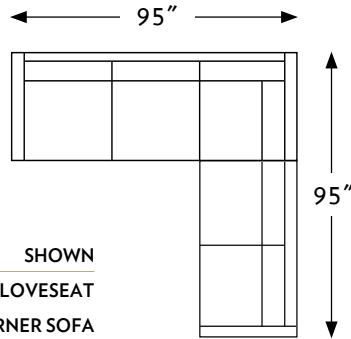

THE ALDER

ROUND TAPER LEG

1000 ALDER

1:150 SCALE SHOWN

100022 LEFT ARM LOVESEAT
100031 RIGHT ARM CORNER SOFA

100009 CORNER CHAIR	100011 RIGHT ARM CHAIR	100012 LEFT ARM CHAIR	100013 ARMLESS CHAIR	100020 LOVESEAT	100021 R ARM LOVESEAT
TOTAL W37" D37" H33"	TOTAL W32" D37" H33"	TOTAL W32" D37" H33"	TOTAL W26" D37" H33"	TOTAL W64" D37" H33"	TOTAL W58" D37" H33"
SEAT W22" D22" H20"	SEAT W26" D22" H20"	SEAT W26" D22" H20"	SEAT W26" D22" H20"	SEAT W26" D22" H20"	SEAT W52" D22" H20"
ARMS --- --- ---	ARMS --- --- H23"	ARMS --- --- H23"	ARMS --- --- ---	ARMS --- --- H23"	ARMS --- --- H23"

100022 L ARM LOVESEAT	100030 SOFA	100031 R ARM CORNER SOFA	100032 L ARM CORNER SOFA	100033 RIGHT ARM SOFA	100034 LEFT ARM SOFA
TOTAL W58" D37" H33"	TOTAL W90" D37" H33"	TOTAL W95" D37" H33"	TOTAL W95" D37" H33"	TOTAL W84" D37" H33"	TOTAL W84" D37" H33"
SEAT W52" D22" H20"	SEAT W78" D22" H20"	SEAT W79" D22" H20"	SEAT W79" D22" H20"	SEAT W78" D22" H20"	SEAT W78" D22" H20"
ARMS --- --- H23"	ARMS --- --- H23"	ARMS --- --- H23"	ARMS --- --- H23"	ARMS --- --- H23"	ARMS --- --- H23"

100035 APARTMENT SOFA	100036 R ARM APT SOFA	100037 L ARM APT SOFA	100060 CHAISE	100061 RIGHT ARM CHAISE	100062 LEFT ARM CHAISE
TOTAL W80" D37" H33"	TOTAL W74" D37" H33"	TOTAL W74" D37" H33"	TOTAL W42" D63" H33"	TOTAL W36" D63" H33"	TOTAL W36" D63" H33"
SEAT W68" D22" H20"	SEAT W68" D22" H20"	SEAT W68" D22" H20"	SEAT W30" D48" H20"	SEAT W30" D48" H20"	SEAT W30" D48" H20"
ARMS --- --- H23"	ARMS --- --- H23"	ARMS --- --- H23"	ARMS --- --- H23"	ARMS --- --- H23"	ARMS --- --- H23"