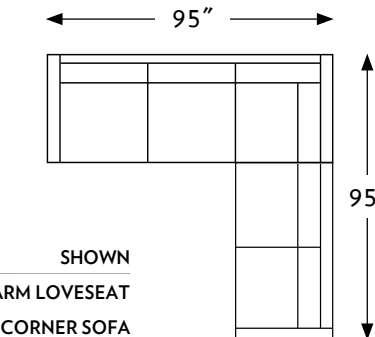

THE ALDER

BUBBLE LEG

1001 ALDER | 1:150 SCALE SHOWN | 100122 LEFT ARM LOVESEAT | 100131 RIGHT ARM CORNER SOFA

BUBBLE LEG	BUBBLE LEG	BUBBLE LEG	BUBBLE LEG	BUBBLE LEG	BUBBLE LEG
100109 CORNER CHAIR TOTAL W37" D37" H33" SEAT W22" D22" H20" ARMS --- --- ---	100111 RIGHT ARM CHAIR TOTAL W32" D37" H33" SEAT W26" D22" H20" ARMS --- --- H23"	100112 LEFT ARM CHAIR TOTAL W32" D37" H33" SEAT W26" D22" H20" ARMS --- --- H23"	100113 ARMLESS CHAIR TOTAL W26" D37" H33" SEAT W26" D22" H20" ARMS --- --- ---	100120 LOVESEAT TOTAL W64" D37" H33" SEAT W26" D22" H20" ARMS --- --- H23"	100121 R ARM LOVESEAT TOTAL W58" D37" H33" SEAT W52" D22" H20" ARMS --- --- H23"

BUBBLE LEG	BUBBLE LEG	BUBBLE LEG	BUBBLE LEG	BUBBLE LEG	BUBBLE LEG
100122 L ARM LOVESEAT TOTAL W58" D37" H33" SEAT W52" D22" H20" ARMS --- --- H23"	100130 SOFA TOTAL W90" D37" H33" SEAT W78" D22" H20" ARMS --- --- H23"	100131 R ARM CORNER SOFA TOTAL W95" D37" H33" SEAT W79" D22" H20" ARMS --- --- H23"	100132 L ARM CORNER SOFA TOTAL W95" D37" H33" SEAT W79" D22" H20" ARMS --- --- H23"	100133 RIGHT ARM SOFA TOTAL W84" D37" H33" SEAT W78" D22" H20" ARMS --- --- H23"	100134 LEFT ARM SOFA TOTAL W84" D37" H33" SEAT W78" D22" H20" ARMS --- --- H23"

BUBBLE LEG	BUBBLE LEG	BUBBLE LEG	BUBBLE LEG	BUBBLE LEG	BUBBLE LEG
100135 APARTMENT SOFA TOTAL W80" D37" H33" SEAT W68" D22" H20" ARMS --- --- H23"	100136 R ARM APT SOFA TOTAL W74" D37" H33" SEAT W68" D22" H20" ARMS --- --- H23"	100137 L ARM APT SOFA TOTAL W74" D37" H33" SEAT W68" D22" H20" ARMS --- --- H23"	100160 CHAISE TOTAL W42" D63" H33" SEAT W30" D48" H20" ARMS --- --- H23"	100161 RIGHT ARM CHAISE TOTAL W36" D63" H33" SEAT W30" D48" H20" ARMS --- --- H23"	100162 LEFT ARM CHAISE TOTAL W36" D63" H33" SEAT W30" D48" H20" ARMS --- --- H23"

BUBBLE LEG	BUBBLE LEG	BUBBLE LEG	BUBBLE LEG	BUBBLE LEG	BUBBLE LEG
100163 ARMLESS CHAISE TOTAL W30" D63" H33" SEAT W30" D48" H20" ARMS --- --- ---	100171 RIGHT ARM BUMPER TOTAL W37" D85" H33" SEAT W30" D70" H20" ARMS --- --- ---	100172 LEFT ARM BUMPER TOTAL W37" D85" H33" SEAT W30" D70" H20" ARMS --- --- ---	100180 LONG SOFA TOTAL W100" D37" H33" SEAT W88" D22" H20" ARMS --- --- H23"	100181 R ARM LONG SOFA TOTAL W94" D37" H33" SEAT W88" D22" H20" ARMS --- --- H23"	100182 L ARM LONG SOFA TOTAL W94" D37" H33" SEAT W88" D22" H20" ARMS --- --- H23"