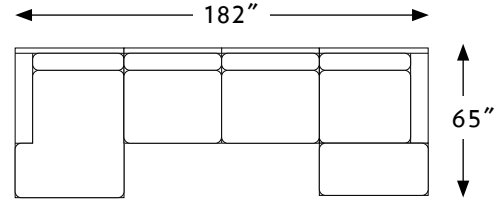

THE **BILLOW**

N·C·MADE

FURNITURE · HAND · BUILT

CONFIGURATIONS		WIDTH	DEPTH	HEIGHT
90005	BILLOW OTTOMAN	48 in.	23 in.	20 in.
90009	BILLOW CORNER CHAIR	42 in.	42 in.	35 in.
90011	BILLOW RIGHT ARM CHAIR	48 in.	42 in.	35 in.
90012	BILLOW LEFT ARM CHAIR	48 in.	42 in.	35 in.
90013	BILLOW ARMLESS CHAIR	43 in.	42 in.	35 in.
90061	BILLOW RIGHT ARM CHAISE	48 in.	66 in.	35 in.
90062	BILLOW LEFT ARM CHAISE	48 in.	66 in.	35 in.

THE BILLOW

900 BILLOW

1:50 SCALE SHOWN

- 90062
- 90013
- 90011
- 90005

- SHOWN
- LEFT ARM CHAISE
 - ARMLESS CHAIR
 - RIGHT ARM CHAIR
 - OTTOMAN

90005	OTTOMAN
TOTAL	W48" D23" H20"
SEAT	W48" D23" H20"
ARMS	--- --- ---

90009	CORNER CHAIR
TOTAL	W42" D42" H35"
SEAT	W26" D25" H20"
ARMS	--- --- h29"

90011	RIGHT ARM CHAIR
TOTAL	W48" D42" H35"
SEAT	W38" D25" H20"
ARMS	--- --- h29"

90012	LEFT ARM CHAIR
TOTAL	W48" D42" H35"
SEAT	W38" D25" H20"
ARMS	--- --- h29"

90013	ARMLESS CHAIR
TOTAL	W43" D42" H35"
SEAT	W43" D25" H20"
ARMS	--- --- ---

90061	RIGHT ARM CHAISE
TOTAL	W48" D66" H35"
SEAT	W38" D49" H20"
ARMS	--- --- h29"

90062	LEFT ARM CHAISE
TOTAL	W48" D66" H35"
SEAT	W38" D49" H20"
ARMS	--- --- h29"