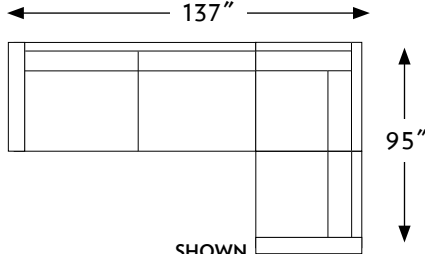

THE WIDE ARM BIG EASY

632 WIDE ARM BIG EASY 1:150 SCALE SHOWN

63234 LEFT ARM SOFA
63231 RIGHT ARM SM CORNER SOFA

  63209 CORNER CHAIR TOTAL W40" D40" H33" SEAT W24" D24" H19" ARMS --- --- ---	 63210 CHAIR TOTAL W52" D40" H33" SEAT W32" D24" H19" ARMS --- --- H25"	 63211 R ARM CHAIR TOTAL W42" D40" H33" SEAT W32" D24" H19" ARMS --- --- H25"	 63212 L ARM CHAIR TOTAL W42" D40" H33" SEAT W32" D24" H19" ARMS --- --- H25"	 63213 ARMLESS CHAIR TOTAL W32" D40" H33" SEAT W32" D24" H19" ARMS --- --- ---	 63220 LOVESEAT TOTAL W83" D40" H33" SEAT W63" D24" H19" ARMS --- --- H25"
  63221 R ARM LOVESEAT TOTAL W73" D40" H33" SEAT W63" D24" H19" ARMS --- --- H25"	 63222 L ARM LOVESEAT TOTAL W73" D40" H33" SEAT W63" D24" H19" ARMS --- --- H25"	 63223 ARMLESS LOVESEAT TOTAL W63" D40" H33" SEAT W63" D24" H19" ARMS --- --- ---	 63230 SOFA TOTAL W107" D40" H33" SEAT W87" D24" H19" ARMS --- --- H25"	 63231 R ARM SM CORNER SOFA TOTAL W95" D40" H33" SEAT W67" D24" H20" ARMS --- --- H25"	 63232 L ARM SM CORNER SOFA TOTAL W95" D40" H33" SEAT W67" D24" H20" ARMS --- --- H25"
  63233 R ARM SOFA TOTAL W97" D40" H33" SEAT W87" D24" H20" ARMS --- --- H25"	 63234 L ARM SOFA TOTAL W97" D40" H33" SEAT W87" D24" H20" ARMS --- --- H25"	 63235 APARTMENT SOFA TOTAL W93" D40" H33" SEAT W73" D24" H19" ARMS --- --- H25"	 63236 RIGHT ARM APT SOFA TOTAL W83" D40" H33" SEAT W73" D24" H19" ARMS --- --- H25"	 63237 LEFT ARM APT SOFA TOTAL W83" D40" H33" SEAT W73" D24" H19" ARMS --- --- H25"	 63238 ARMLESS APT SOFA TOTAL W73" D40" H33" SEAT W73" D24" H19" ARMS --- --- ---
  63239 ARMLESS SOFA TOTAL W87" D40" H33" SEAT W87" D24" H19" ARMS --- --- ---	 63260 LG CHAISE TOTAL W64" D70" H33" SEAT W44" D53" H19" ARMS --- --- H25"	 63261 R ARM LG CHAISE TOTAL W54" D70" H33" SEAT W44" D53" H19" ARMS --- --- H25"	 63262 L ARM LG CHAISE TOTAL W54" D70" H33" SEAT W44" D53" H19" ARMS --- --- H25"	 63263 ARMLESS LG CHAISE TOTAL W44" D70" H33" SEAT W44" D53" H19" ARMS --- --- ---	 63265 CHAISE TOTAL W53" D65" H33" SEAT W33" D48" H19" ARMS --- --- H25"
  63266 R ARM CHAISE TOTAL W43" D65" H33" SEAT W33" D48" H19" ARMS --- --- H25"	 63267 L ARM CHAISE TOTAL W43" D65" H33" SEAT W33" D48" H19" ARMS --- --- H25"	 63268 ARMLESS CHAISE TOTAL W33" D65" H33" SEAT W33" D48" H19" ARMS --- --- ---	 63280 LONG SOFA TOTAL W118" D40" H33" SEAT W98" D24" H19" ARMS --- --- H25"	 63281 R ARM LONG SOFA TOTAL W108" D40" H33" SEAT W98" D24" H19" ARMS --- --- H25"	 63282 L ARM LONG SOFA TOTAL W108" D40" H33" SEAT W98" D24" H19" ARMS --- --- H25"
  63283 ARMLESS LONG SOFA TOTAL W98" D40" H33" SEAT W98" D24" H19" ARMS --- --- ---	 63286 LG R ARM CORNER SOFA TOTAL W109" D40" H33" SEAT W83" D24" H19" ARMS --- --- H25"	 63287 LG L ARM CORNER SOFA TOTAL W109" D40" H33" SEAT W83" D24" H19" ARMS --- --- H25"