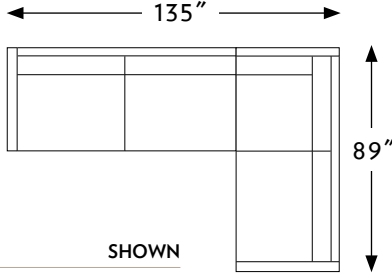

THE EXTRA DEEP BIG EASY

635 EXTRA DEEP BIG EASY | 1:150 SCALE SHOWN

63534 SHOWN L ARM SOFA
63531 R ARM SM CORNER SOFA

 63509 CORNER CHAIR TOTAL W40" D44" H35" SEAT W30" D28" H19" ARMS --- --- H23"	 63513 ARMLESS CHAIR TOTAL W32" D44" H35" SEAT W32" D28" H19" ARMS --- --- H23"	 63511 R ARM CHAIR TOTAL W36" D44" H35" SEAT W32" D28" H19" ARMS --- --- H23"	 63512 L ARM CHAIR TOTAL W36" D44" H35" SEAT W32" D28" H19" ARMS --- --- H23"	 63510 CHAIR TOTAL W40" D44" H35" SEAT W32" D28" H19" ARMS --- --- H23"	 63523 ARMLESS LOVESEAT TOTAL W63" D44" H35" SEAT W63" D28" H19" ARMS --- --- H23"
 63521 R ARM LOVESEAT TOTAL W67" D44" H35" SEAT W63" D28" H19" ARMS --- --- H23"	 63522 L ARM LOVESEAT TOTAL W67" D44" H35" SEAT W63" D28" H19" ARMS --- --- H23"	 63520 LOVESEAT TOTAL W71" D44" H35" SEAT W63" D28" H19" ARMS --- --- H23"	 63538 ARMLESS APT SOFA TOTAL W73" D44" H35" SEAT W73" D28" H19" ARMS --- --- H23"	 63536 R ARM APT SOFA TOTAL W77" D44" H35" SEAT W73" D28" H19" ARMS --- --- H23"	 63537 L ARM APT SOFA TOTAL W77" D44" H35" SEAT W73" D28" H19" ARMS --- --- H23"
 63535 APARTMENT SOFA TOTAL W81" D44" H35" SEAT W73" D28" H19" ARMS --- --- H23"	 63539 ARMLESS SOFA TOTAL W87" D44" H35" SEAT W87" D28" H19" ARMS --- --- H23"	 63533 R ARM SOFA TOTAL W91" D44" H35" SEAT W87" D28" H19" ARMS --- --- H23"	 63534 L ARM SOFA TOTAL W91" D44" H35" SEAT W87" D28" H19" ARMS --- --- H23"	 63530 SOFA TOTAL W95" D44" H35" SEAT W87" D28" H19" ARMS --- --- H23"	 63583 ARMLESS LONG SOFA TOTAL W98" D44" H35" SEAT W98" D28" H19" ARMS --- --- H23"
 63581 R ARM LONG SOFA TOTAL W102" D44" H35" SEAT W98" D28" H19" ARMS --- --- H23"	 63582 L ARM LONG SOFA TOTAL W102" D44" H35" SEAT W98" D28" H19" ARMS --- --- H23"	 63580 LONG SOFA TOTAL W106" D44" H35" SEAT W98" D28" H19" ARMS --- --- H23"	 63531 R ARM SM CORNER SOFA TOTAL W89" D44" H35" SEAT W78" D28" H19" ARMS --- --- H23"	 63532 L ARM SM CORNER SOFA TOTAL W89" D44" H35" SEAT W78" D28" H19" ARMS --- --- H23"	 63586 R ARM LG CORNER SOFA TOTAL W103" D44" H35" SEAT W83" D28" H19" ARMS --- --- H23"
 63587 L ARM LG CORNER SOFA TOTAL W103" D44" H35" SEAT W83" D28" H19" ARMS --- --- H23"	 63563 ARMLESS LARGE CHAISE TOTAL W44" D70" H35" SEAT W44" D53" H19" ARMS --- --- H23"	 63561 R ARM LARGE CHAISE TOTAL W48" D70" H35" SEAT W44" D53" H19" ARMS --- --- H23"	 63562 L ARM LARGE CHAISE TOTAL W48" D70" H35" SEAT W44" D53" H19" ARMS --- --- H23"	 63560 LARGE CHAISE TOTAL W52" D70" H35" SEAT W44" D53" H19" ARMS --- --- H23"	 63568 ARMLESS STD CHAISE TOTAL W33" D65" H35" SEAT W33" D48" H19" ARMS --- --- H23"
 63566 R ARM STD CHAISE TOTAL W37" D65" H35" SEAT W33" D48" H19" ARMS --- --- H23"	 63567 L ARM STD CHAISE TOTAL W37" D65" H35" SEAT W33" D48" H19" ARMS --- --- H23"	 63565 STANDARD CHAISE TOTAL W41" D65" H35" SEAT W33" D48" H19" ARMS --- --- H23"