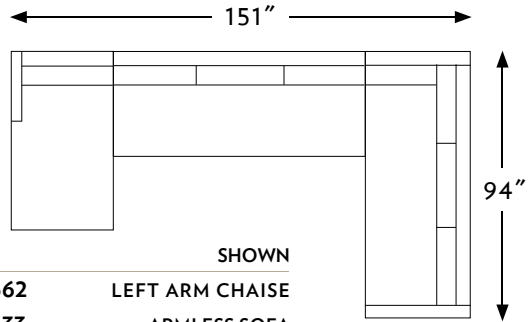

N·C MADE

THE BEAM TUFTED

FURNITURE HAND-BUILT

CONFIGURATIONS		WIDTH	DEPTH	HEIGHT
59609	BEAM TUFTED CORNER CHAIR	37IN.	37IN.	32IN.
59611	BEAM TUFTED RIGHT ARM CHAIR	32IN.	37IN.	32IN.
59612	BEAM TUFTED LEFT ARM CHAIR	32IN.	37IN.	32IN.
59613	BEAM TUFTED ARMLESS CHAIR	26IN.	37IN.	32IN.
59620	BEAM TUFTED LOVESEAT	63IN.	37IN.	32IN.
59621	BEAM TUFTED RIGHT ARM LOVESEAT	58IN.	37IN.	32IN.
59622	BEAM TUFTED LEFT ARM LOVESEAT	58IN.	37IN.	32IN.
59623	BEAM TUFTED ARMLESS LOVESEAT	52IN.	37IN.	32IN.
59630	BEAM TUFTED SOFA	90IN.	37IN.	32IN.
59631	BEAM TUFTED RIGHT ARM CORNER SOFA	94IN.	37IN.	32IN.
59632	BEAM TUFTED LEFT ARM CORNER SOFA	94IN.	37IN.	32IN.
59633	BEAM TUFTED ARMLESS SOFA	78IN.	37IN.	32IN.
59635	BEAM TUFTED APARTMENT SOFA	80IN.	37IN.	32IN.
59636	BEAM TUFTED RIGHT ARM SOFA	84IN.	37IN.	32IN.
59637	BEAM TUFTED LEFT ARM SOFA	84IN.	37IN.	32IN.
59660	BEAM TUFTED CHAISE	42IN.	63IN.	32IN.
59661	BEAM TUFTED RIGHT ARM CHAISE	36IN.	63IN.	32IN.
59662	BEAM TUFTED LEFT ARM CHAISE	36IN.	63IN.	32IN.
59663	BEAM TUFTED ARMLESS CHAISE	30IN.	63IN.	32IN.
59671	BEAM TUFTED RIGHT BUMPER	38IN.	85IN.	32IN.
59672	BEAM TUFTED LEFT BUMPER	38IN.	85IN.	32IN.
59680	BEAM TUFTED LONG SOFA	100IN.	37IN.	32IN.
59681	BEAM TUFTED RIGHT ARM LONG SOFA	94IN.	37IN.	32IN.
59682	BEAM TUFTED LEFT ARM LONG SOFA	94IN.	37IN.	32IN.
59683	BEAM TUFTED ARMLESS LONG SOFA	88IN.	37IN.	32IN.

THE BEAM TUFTED

596 BEAM TUFTED 1:150 SCALE SHOWN

59562 LEFT ARM CHAISE
 59533 ARMLESS SOFA
 59531 R ARM CORNER SOFA

59609	CORNER CHAIR
TOTAL	W37" D37" H32"
SEAT	W26" D22" H18"
ARMS	--- --- ---

59611	RIGHT ARM CHAIR
TOTAL	W32" D37" H32"
SEAT	W26" D22" H18"
ARMS	--- --- h24"

59630	SOFA
TOTAL	W90" D37" H32"
SEAT	W78" D22" H18"
ARMS	--- --- h24"

59631	R ARM CORNER SOFA
TOTAL	W94" D37" H32"
SEAT	W79" D22" H18"
ARMS	--- --- h24"

59632	L ARM CORNER SOFA
TOTAL	W94" D37" H32"
SEAT	W79" D22" H18"
ARMS	--- --- h24"