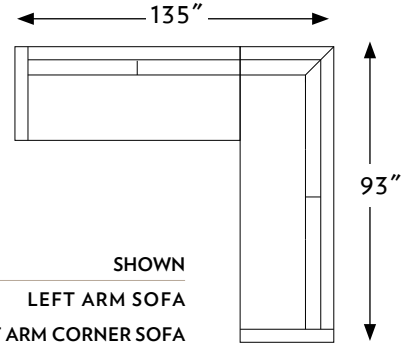

# THE GETAWAY

N·C MADE

AUTHENTIC  
HAND-BUILT  
FURNITURE

CONFIGURATIONS	WIDTH	DEPTH	HEIGHT
64709	40 IN.	40 IN.	37 IN.
64710	48 IN.	40 IN.	37 IN.
64711	40 IN.	40 IN.	37 IN.
64712	40 IN.	40 IN.	37 IN.
64713	40 IN.	40 IN.	37 IN.
64720	32 IN.	40 IN.	37 IN.
64721	79 IN.	40 IN.	37 IN.
64722	71 IN.	40 IN.	37 IN.
64723	71 IN.	40 IN.	37 IN.
64723	64 IN.	40 IN.	37 IN.
64730	103 IN.	40 IN.	37 IN.
64731	93 IN.	40 IN.	37 IN.
64732	93 IN.	40 IN.	37 IN.
64733	95 IN.	40 IN.	37 IN.
64734	95 IN.	40 IN.	37 IN.
64735	89 IN.	40 IN.	37 IN.
64736	81 IN.	40 IN.	37 IN.
64737	81 IN.	40 IN.	37 IN.
64738	73 IN.	40 IN.	37 IN.
64739	88 IN.	40 IN.	37 IN.
64765	48 IN.	64 IN.	37 IN.
64766	40 IN.	64 IN.	37 IN.
64767	40 IN.	64 IN.	37 IN.
64768	33 IN.	64 IN.	37 IN.
64771	41 IN.	85 IN.	37 IN.
64772	41 IN.	85 IN.	37 IN.
64780	114 IN.	40 IN.	37 IN.
64781	106 IN.	40 IN.	37 IN.
64782	106 IN.	40 IN.	37 IN.
64783	99 IN.	40 IN.	37 IN.
64786	107 IN.	40 IN.	37 IN.
64787	107 IN.	40 IN.	37 IN.

# THE GETAWAY

647 GETAWAY

1:150 SCALE SHOWN

64734

LEFT ARM SOFA

64731

RIGHT ARM CORNER SOFA

64709 CORNER CHAIR  
TOTAL W40" D40" H37"  
SEAT W24" D24" H19"  
ARMS --- --- ---

64731 R ARM CORNER SOFA  
TOTAL W93" D40" H37"  
SEAT W68" D24" H19"  
ARMS --- --- H26"

64732 L ARM CORNER SOFA  
TOTAL W93" D40" H37"  
SEAT W68" D24" H19"  
ARMS --- --- H26"

64733 RIGHT ARM SOFA  
TOTAL W95" D40" H37"  
SEAT W87" D24" H19"  
ARMS --- --- H26"