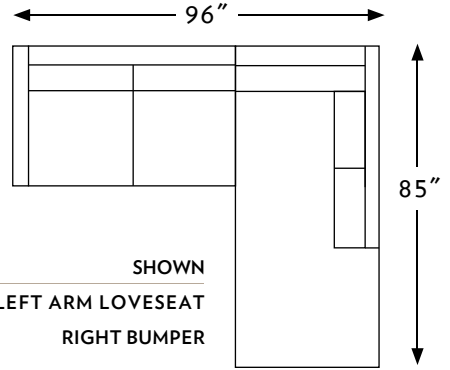

THE PROPER

N·C MADE

AUTHENTIC
HAND-BUILT
FURNITURE

| CONFIGURATIONS | | WIDTH | DEPTH | HEIGHT |
|----------------|------------------------------|--------|-------|--------|
| 54509 | PROPER CORNER CHAIR | 37IN. | 37IN. | 32IN. |
| 54511 | PROPER RIGHT ARM CHAIR | 32IN. | 37IN. | 32IN. |
| 54512 | PROPER LEFT ARM CHAIR | 32IN. | 37IN. | 32IN. |
| 54513 | PROPER ARMLESS CHAIR | 26IN. | 37IN. | 32IN. |
| 54520 | PROPER LOVESEAT | 63IN. | 37IN. | 32IN. |
| 54521 | PROPER RIGHT ARM LOVESEAT | 58IN. | 37IN. | 32IN. |
| 54522 | PROPER LEFT ARM LOVESEAT | 58IN. | 37IN. | 32IN. |
| 54523 | PROPER ARMLESS LOVESEAT | 52IN. | 37IN. | 32IN. |
| 54530 | PROPER SOFA | 90IN. | 37IN. | 32IN. |
| 54531 | PROPER RIGHT ARM CORNER SOFA | 94IN. | 37IN. | 32IN. |
| 54532 | PROPER LEFT ARM CORNER SOFA | 94IN. | 37IN. | 32IN. |
| 54533 | PROPER ARMLESS SOFA | 78IN. | 37IN. | 32IN. |
| 54535 | PROPER APARTMENT SOFA | 80IN. | 37IN. | 32IN. |
| 54536 | PROPER RIGHT ARM SOFA | 84IN. | 37IN. | 32IN. |
| 54537 | PROPER LEFT ARM SOFA | 84IN. | 37IN. | 32IN. |
| 54560 | PROPER CHAISE | 42IN. | 63IN. | 32IN. |
| 54561 | PROPER RIGHT ARM CHAISE | 36IN. | 63IN. | 32IN. |
| 54562 | PROPER LEFT ARM CHAISE | 36IN. | 63IN. | 32IN. |
| 54563 | PROPER ARMLESS CHAISE | 30IN. | 63IN. | 32IN. |
| 54571 | PROPER RIGHT BUMPER | 38IN. | 85IN. | 32IN. |
| 54572 | PROPER LEFT BUMPER | 38IN. | 85IN. | 32IN. |
| 54580 | PROPER LARGE SOFA | 100IN. | 37IN. | 32IN. |
| 54581 | PROPER RIGHT ARM LARGE SOFA | 94IN. | 37IN. | 32IN. |
| 54582 | PROPER LEFT ARM LARGE SOFA | 94IN. | 37IN. | 32IN. |
| 54583 | PROPER ARMLESS LARGE SOFA | 88IN. | 37IN. | 32IN. |

THE PROPER

545 PROPER 1:150 SCALE SHOWN

54522 LEFT ARM LOVESEAT
54571 RIGHT BUMPER

| | |
|-------|----------------|
| 54509 | CORNER CHAIR |
| TOTAL | W37" D37" H32" |
| SEAT | W22" D22" H18" |
| ARMS | --- --- --- |