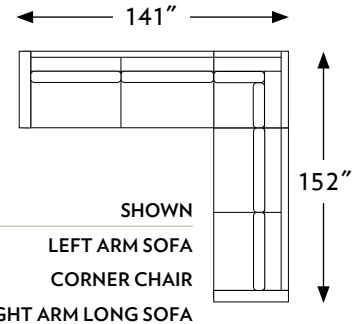

# THE EXTRA DEEP WIDE ARM BIG EASY WITH KIDNEY PILLOW

63834  
63809  
63881

638 EXTEA DEEP WIDE ARM BIG EASY WITH KIDNEY PILLOW | 1:150 SCALE SHOWN

63809	CORNER CHAIR
TOTAL	W44" D44" H33"
SEAT	W24" D28" H19"
ARMS	--- --- 23"