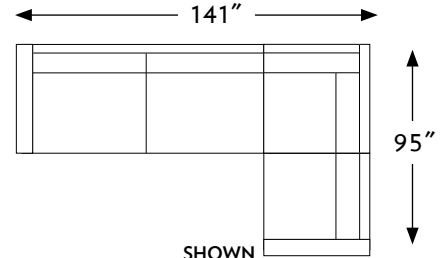

# THE EXTRA DEEP WIDE ARM BIG EASY

637 EXTEA DEEP WIDE ARM BIG EASY 1:150 SCALE SHOWN

63734

LEFT ARM SOFA

63731

RIGHT ARM SM CORNER SOFA

	63709   CORNER CHAIR
TOTAL	W40" D44" H33"
SEAT	W24" D24" H19"
ARMS	--- --- H23"