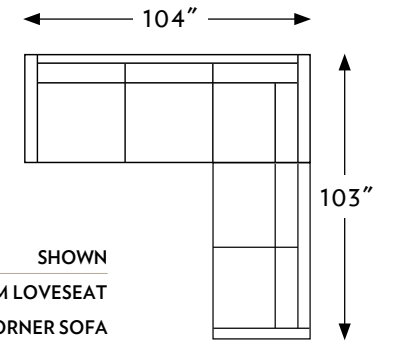

BUBBLE LEG

SHOWN

101622 LEFT ARM LOVESEAT
101631 RIGHT ARM CORNER SOFA

1016 IVY 1:150 SCALE SHOWN

	TAPER LEG		TAPER LEG		TAPER LEG		TAPER LEG		TAPER LEG		TAPER LEG
101609	CORNER CHAIR	101611	RIGHT ARM CHAIR	101612	LEFT ARM CHAIR	101613	ARMLESS CHAIR	101620	LOVESEAT	101621	R ARM LOVESEAT
TOTAL	W40" D40" H36"	TOTAL	W34" D40" H36"	TOTAL	W34" D40" H36"	TOTAL	W30" D40" H36"	TOTAL	W68" D40" H36"	TOTAL	W63" D40" H36"
SEAT	W23" D23" H20"	SEAT	W29" D23" H20"	SEAT	W29" D23" H20"	SEAT	W29" D23" H20"	SEAT	W58" D23" H20"	SEAT	W58" D23" H20"
ARMS	---	ARMS	---	ARMS	---	ARMS	---	ARMS	---	ARMS	---

	TAPER LEG		TAPER LEG		TAPER LEG		TAPER LEG		TAPER LEG		TAPER LEG
101622	L ARM LOVESEAT	101630	SOFA	101631	R ARM CORNER SOFA	101632	L ARM CORNER SOFA	101633	RIGHT ARM SOFA	101634	LEFT ARM SOFA
TOTAL	W63" D40" H36"	TOTAL	W96" D40" H36"	TOTAL	W104" D40" H36"	TOTAL	W104" D40" H36"	TOTAL	W92" D40" H36"	TOTAL	W92" D40" H36"
SEAT	W58" D23" H20"	SEAT	W87" D23" H20"	SEAT	W88" D23" H20"	SEAT	W88" D23" H20"	SEAT	W87" D23" H20"	SEAT	W87" D23" H20"
ARMS	---	ARMS	---	ARMS	---	ARMS	---	ARMS	---	ARMS	---

	TAPER LEG		TAPER LEG		TAPER LEG		TAPER LEG		TAPER LEG		TAPER LEG
101635	APARTMENT SOFA	101636	R ARM APT SOFA	101637	L ARM APT SOFA	101660	CHAISE	101661	RIGHT ARM CHAISE	101662	LEFT ARM CHAISE
TOTAL	W82" D40" H36"	TOTAL	W77" D40" H36"	TOTAL	W77" D40" H36"	TOTAL	W41" D63" H36"	TOTAL	W37" D63" H36"	TOTAL	W37" D63" H36"
SEAT	W72" D23" H20"	SEAT	W72" D23" H20"	SEAT	W72" D23" H20"	SEAT	W32" D46" H20"	SEAT	W32" D46" H20"	SEAT	W32" D46" H20"
ARMS	---	ARMS	---	ARMS	---	ARMS	---	ARMS	---	ARMS	---

	TAPER LEG		TAPER LEG		TAPER LEG		TAPER LEG		TAPER LEG		TAPER LEG
101663	ARMLESS CHAISE	101671	RIGHT ARM BUMPER	101672	LEFT ARM BUMPER	101680	LONG SOFA	101681	R ARM LONG SOFA	101682	L ARM LONG SOFA
TOTAL	W32" D63" H36"	TOTAL	W41" D69" H36"	TOTAL	W41" D69" H36"	TOTAL	W106" D40" H36"	TOTAL	W102" D40" H36"	TOTAL	W102" D40" H36"
SEAT	W32" D46" H20"	SEAT	W41" D69" H20"	SEAT	W41" D69" H20"	SEAT	W97" D23" H20"	SEAT	W97" D23" H20"	SEAT	W97" D23" H20"
ARMS	---	ARMS	---	ARMS	---	ARMS	---	ARMS	---	ARMS	---