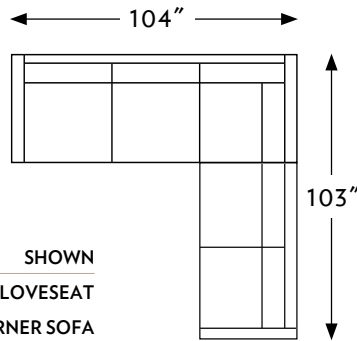

THE IVY

ROUND TAPER LEG

1015 IVY 1:150 SCALE SHOWN

101522 LEFT ARM LOVESEAT
101531 RIGHT ARM CORNER SOFA

CONFIGURATIONS

101509 CORNER CHAIR TOTAL W40" D40" H36" SEAT W23" D23" H20" ARMS --- --- ---	101511 RIGHT ARM CHAIR TOTAL W34" D40" H36" SEAT W29" D23" H20" ARMS --- --- H25"	101512 LEFT ARM CHAIR TOTAL W34" D40" H36" SEAT W29" D23" H20" ARMS --- --- H25"	101513 ARMLESS CHAIR TOTAL W30" D40" H36" SEAT W29" D23" H20" ARMS --- --- ---	101520 LOVESEAT TOTAL W68" D40" H36" SEAT W58" D23" H20" ARMS --- --- H25"	101521 R ARM LOVESEAT TOTAL W63" D40" H36" SEAT W58" D23" H20" ARMS --- --- H25"
--	--	---	---	---	---

101522 L ARM LOVESEAT TOTAL W63" D40" H36" SEAT W58" D23" H20" ARMS --- --- H25"	101530 SOFA TOTAL W96" D40" H36" SEAT W87" D23" H20" ARMS --- --- H25"	101531 R ARM CORNER SOFA TOTAL W104" D40" H36" SEAT W88" D23" H20" ARMS --- --- H25"	101532 L ARM CORNER SOFA TOTAL W104" D40" H36" SEAT W88" D23" H20" ARMS --- --- H25"	101533 RIGHT ARM SOFA TOTAL W92" D40" H36" SEAT W87" D23" H20" ARMS --- --- H25"	101534 LEFT ARM SOFA TOTAL W92" D40" H36" SEAT W87" D23" H20" ARMS --- --- H25"
---	---	---	---	---	--

101535 APARTMENT SOFA TOTAL W82" D40" H36" SEAT W72" D23" H20" ARMS --- --- H25"	101536 R ARM APT SOFA TOTAL W77" D40" H36" SEAT W72" D23" H20" ARMS --- --- H25"	101537 L ARM APT SOFA TOTAL W77" D40" H36" SEAT W72" D23" H20" ARMS --- --- H25"	101560 CHAISE TOTAL W41" D63" H36" SEAT W32" D46" H20" ARMS --- --- H25"	101561 RIGHT ARM CHAISE TOTAL W37" D63" H36" SEAT W32" D46" H20" ARMS --- --- H25"	101562 LEFT ARM CHAISE TOTAL W37" D63" H36" SEAT W32" D46" H20" ARMS --- --- H25"
---	---	---	---	---	--