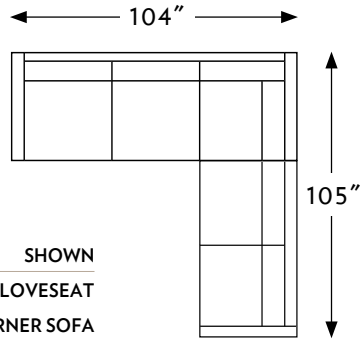

# THE BIRCH

ROUND TAPER LEG

1005 BIRCH

1:150 SCALE SHOWN

100522

LEFT ARM LOVESEAT

100531

RIGHT ARM CORNER SOFA

SHOWN

	TAPER LEG		TAPER LEG		TAPER LEG		TAPER LEG		TAPER LEG		TAPER LEG
100509	CORNER CHAIR	100511	RIGHT ARM CHAIR	100512	LEFT ARM CHAIR	100513	ARMLESS CHAIR	100520	LOVESEAT	100521	R ARM LOVESEAT
TOTAL	W40" D40" H36"	TOTAL	W35" D40" H36"	TOTAL	W35" D40" H36"	TOTAL	W29" D40" H36"	TOTAL	W70" D40" H36"	TOTAL	W64" D40" H36"
SEAT	W23" D23" H20"	SEAT	W29" D23" H20"	SEAT	W29" D23" H20"	SEAT	W29" D23" H20"	SEAT	W58" D23" H20"	SEAT	W58" D23" H20"
ARMS	---	ARMS	---	ARMS	---	ARMS	---	ARMS	---	ARMS	---

	TAPER LEG		TAPER LEG		TAPER LEG		TAPER LEG		TAPER LEG		TAPER LEG
100522	L ARM LOVESEAT	100530	SOFA	100531	R ARM CORNER SOFA	100532	L ARM CORNER SOFA	100533	RIGHT ARM SOFA	100534	LEFT ARM SOFA
TOTAL	W64" D40" H36"	TOTAL	W99" D40" H36"	TOTAL	W105" D40" H36"	TOTAL	W105" D40" H36"	TOTAL	W93" D40" H36"	TOTAL	W93" D40" H36"
SEAT	W58" D23" H20"	SEAT	W87" D23" H20"	SEAT	W87" D23" H20"	SEAT	W87" D23" H20"	SEAT	W87" D23" H20"	SEAT	W87" D23" H20"
ARMS	---	ARMS	---	ARMS	---	ARMS	---	ARMS	---	ARMS	---

# THE BIRCH

BUBBLE LEG

1006 BIRCH

1:150 SCALE SHOWN

100622  
100631

LEFT ARM LOVESEAT  
RIGHT ARM CORNER SOFA

 TAPER LEG	 TAPER LEG	 TAPER LEG	 TAPER LEG	 TAPER LEG	 TAPER LEG
100609 CORNER CHAIR TOTAL W40" D40" H36" SEAT W23" D23" H20" ARMS --- --- ---	100611 RIGHT ARM CHAIR TOTAL W35" D40" H36" SEAT W29" D23" H20" ARMS --- --- H24"	100612 LEFT ARM CHAIR TOTAL W35" D40" H36" SEAT W29" D23" H20" ARMS --- --- H24"	100613 ARMLESS CHAIR TOTAL W29" D40" H36" SEAT W29" D23" H20" ARMS --- --- ---	100620 LOVESEAT TOTAL W70" D40" H36" SEAT W58" D23" H20" ARMS --- --- H24"	100621 R ARM LOVESEAT TOTAL W64" D40" H36" SEAT W58" D23" H20" ARMS --- --- H24"