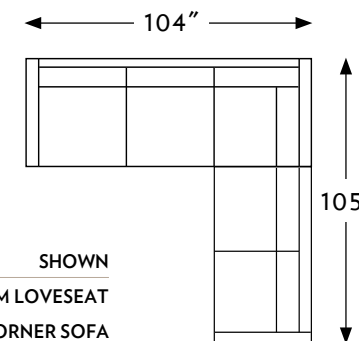

THE BIRCH

BUBBLE LEG

1006 BIRCH

1:150 SCALE SHOWN

100622
100631

LEFT ARM LOVESEAT
RIGHT ARM CORNER SOFA

TAPER LEG	TAPER LEG	TAPER LEG	TAPER LEG	TAPER LEG	TAPER LEG
100609 CORNER CHAIR TOTAL W40" D40" H36" SEAT W23" D23" H20" ARMS --- --- ---	100611 RIGHT ARM CHAIR TOTAL W35" D40" H36" SEAT W29" D23" H20" ARMS --- --- H24"	100612 LEFT ARM CHAIR TOTAL W35" D40" H36" SEAT W29" D23" H20" ARMS --- --- H24"	100613 ARMLESS CHAIR TOTAL W29" D40" H36" SEAT W29" D23" H20" ARMS --- --- ---	100620 LOVESEAT TOTAL W70" D40" H36" SEAT W58" D23" H20" ARMS --- --- H24"	100621 R ARM LOVESEAT TOTAL W64" D40" H36" SEAT W58" D23" H20" ARMS --- --- H24"

TAPER LEG	TAPER LEG	TAPER LEG	TAPER LEG	TAPER LEG	TAPER LEG
100622 L ARM LOVESEAT TOTAL W64" D40" H36" SEAT W58" D23" H20" ARMS --- --- H24"	100630 SOFA TOTAL W99" D40" H36" SEAT W87" D23" H20" ARMS --- --- H24"	100631 R ARM CORNER SOFA TOTAL W105" D40" H36" SEAT W87" D23" H20" ARMS --- --- H24"	100632 L ARM CORNER SOFA TOTAL W105" D40" H36" SEAT W87" D23" H20" ARMS --- --- H24"	100633 RIGHT ARM SOFA TOTAL W93" D40" H36" SEAT W87" D23" H20" ARMS --- --- H24"	100634 LEFT ARM SOFA TOTAL W93" D40" H36" SEAT W87" D23" H20" ARMS --- --- H24"

TAPER LEG	TAPER LEG	TAPER LEG	TAPER LEG	TAPER LEG	TAPER LEG
100635 APARTMENT SOFA TOTAL W84" D40" H36" SEAT W72" D23" H20" ARMS --- --- H24"	100636 R ARM APT SOFA TOTAL W78" D40" H36" SEAT W72" D23" H20" ARMS --- --- H24"	100637 L ARM APT SOFA TOTAL W78" D40" H36" SEAT W72" D23" H20" ARMS --- --- H24"	100660 CHAISE TOTAL W44" D64" H36" SEAT W32" D48" H20" ARMS --- --- H24"	100661 RIGHT ARM CHAISE TOTAL W58" D64" H36" SEAT W32" D48" H20" ARMS --- --- H24"	100662 LEFT ARM CHAISE TOTAL W38" D64" H36" SEAT W32" D48" H20" ARMS --- --- H24"

TAPER LEG	TAPER LEG	TAPER LEG	TAPER LEG	TAPER LEG	TAPER LEG
100663 ARMLESS CHAISE TOTAL W32" D64" H36" SEAT W32" D48" H20" ARMS --- --- ---	100671 RIGHT ARM BUMPER TOTAL W41" D85" H36" SEAT W23" D69" H20" ARMS --- --- ---	100672 LEFT ARM BUMPER TOTAL W41" D85" H36" SEAT W23" D69" H20" ARMS --- --- ---	100680 LONG SOFA TOTAL W109" D40" H36" SEAT W97" D23" H20" ARMS --- --- H24"	100681 R ARM LONG SOFA TOTAL W103" D40" H36" SEAT W97" D23" H20" ARMS --- --- H24"	100682 L ARM LONG SOFA TOTAL W103" D40" H36" SEAT W97" D23" H20" ARMS --- --- H24"