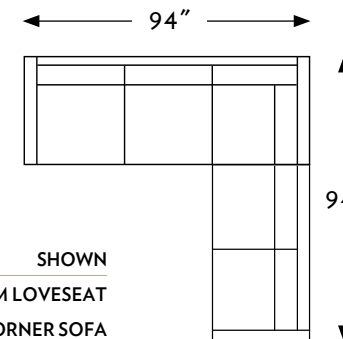

THE ASPEN

BUBBLE LEG

1011 ASPEN

1:150 SCALE SHOWN

101122
101131

LEFT ARM LOVESEAT
RIGHT ARM CORNER SOFA

	TAPER LEG		TAPER LEG		TAPER LEG		TAPER LEG		TAPER LEG		TAPER LEG
101109	CORNER CHAIR	101111	RIGHT ARM CHAIR	101112	LEFT ARM CHAIR	101113	ARMLESS CHAIR	101120	LOVESEAT	101121	R ARM LOVESEAT
TOTAL	W37" D37" H33"	TOTAL	W31" D37" H33"	TOTAL	W31" D37" H33"	TOTAL	W26" D37" H33"	TOTAL	W62" D37" H33"	TOTAL	W57" D37" H33"
SEAT	W22" D22" H20"	SEAT	W26" D22" H20"	SEAT	W26" D22" H20"	SEAT	W26" D22" H20"	SEAT	W52" D22" H20"	SEAT	W52" D22" H20"
ARMS	---	ARMS	---	ARMS	---	ARMS	---	ARMS	---	ARMS	---

	TAPER LEG		TAPER LEG		TAPER LEG		TAPER LEG		TAPER LEG		TAPER LEG
101122	L ARM LOVESEAT	101130	SOFA	101131	R ARM CORNER SOFA	101132	L ARM CORNER SOFA	101133	RIGHT ARM SOFA	101134	LEFT ARM SOFA
TOTAL	W57" D37" H33"	TOTAL	W88" D37" H33"	TOTAL	W94" D37" H33"	TOTAL	W94" D37" H33"	TOTAL	W83" D37" H33"	TOTAL	W83" D37" H33"
SEAT	W52" D22" H20"	SEAT	W78" D22" H20"	SEAT	W79" D22" H20"	SEAT	W79" D22" H20"	SEAT	W78" D22" H20"	SEAT	W78" D22" H20"
ARMS	---	ARMS	---	ARMS	---	ARMS	---	ARMS	---	ARMS	---

	TAPER LEG		TAPER LEG		TAPER LEG		TAPER LEG		TAPER LEG		TAPER LEG
101135	APARTMENT SOFA	101136	R ARM APT SOFA	101137	L ARM APT SOFA	101160	CHAISE	101161	RIGHT ARM CHAISE	101162	LEFT ARM CHAISE
TOTAL	W78" D37" H33"	TOTAL	W73" D37" H33"	TOTAL	W73" D37" H33"	TOTAL	W39" D63" H33"	TOTAL	W35" D63" H33"	TOTAL	W35" D63" H33"
SEAT	W68" D22" H20"	SEAT	W68" D22" H20"	SEAT	W68" D22" H20"	SEAT	W30" D48" H20"	SEAT	W30" D48" H20"	SEAT	W30" D48" H20"
ARMS	---	ARMS	---	ARMS	---	ARMS	---	ARMS	---	ARMS	---

	TAPER LEG		TAPER LEG		TAPER LEG		TAPER LEG		TAPER LEG		TAPER LEG
101163	ARMLESS CHAISE	101171	RIGHT ARM BUMPER	101172	LEFT ARM BUMPER	101180	LONG SOFA	101181	R ARM LONG SOFA	101182	L ARM LONG SOFA
TOTAL	W30" D63" H33"	TOTAL	W37" D85" H33"	TOTAL	W37" D85" H33"	TOTAL	W98" D37" H33"	TOTAL	W93" D37" H33"	TOTAL	W93" D37" H33"
SEAT	W30" D48" H20"	SEAT	W30" D70" H20"	SEAT	W30" D70" H20"	SEAT	W88" D22" H20"	SEAT	W88" D22" H20"	SEAT	W88" D22" H20"
ARMS	---	ARMS	---	ARMS	---	ARMS	---	ARMS	---	ARMS	---