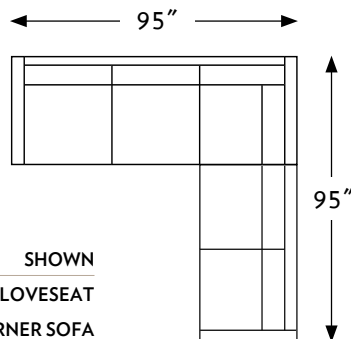

THE ALDER

ROUND TAPER LEG

1000 ALDER

1:150 SCALE SHOWN

100022 LEFT ARM LOVESEAT
100031 RIGHT ARM CORNER SOFA

CONFIGURATIONS

WIDTH DEPTH HEIGHT

100009 CORNER CHAIR	100011 RIGHT ARM CHAIR	100012 LEFT ARM CHAIR	100013 ARMLESS CHAIR	100020 LOVESEAT	100021 R ARM LOVESEAT
TOTAL W37" D37" H33"	TOTAL W32" D37" H33"	TOTAL W32" D37" H33"	TOTAL W26" D37" H33"	TOTAL W64" D37" H33"	TOTAL W58" D37" H33"
SEAT W22" D22" H20"	SEAT W26" D22" H20"	SEAT W26" D22" H20"	SEAT W26" D22" H20"	SEAT W26" D22" H20"	SEAT W52" D22" H20"
ARMS --- --- ---	ARMS --- --- H23"	ARMS --- --- H23"	ARMS --- --- ---	ARMS --- --- H23"	ARMS --- --- H23"

100022 L ARM LOVESEAT	100030 SOFA	100031 R ARM CORNER SOFA	100032 L ARM CORNER SOFA	100033 RIGHT ARM SOFA	100034 LEFT ARM SOFA
TOTAL W58" D37" H33"	TOTAL W90" D37" H33"	TOTAL W95" D37" H33"	TOTAL W95" D37" H33"	TOTAL W84" D37" H33"	TOTAL W84" D37" H33"
SEAT W52" D22" H20"	SEAT W78" D22" H20"	SEAT W79" D22" H20"	SEAT W79" D22" H20"	SEAT W78" D22" H20"	SEAT W78" D22" H20"
ARMS --- --- H23"	ARMS --- --- H23"	ARMS --- --- H23"	ARMS --- --- H23"	ARMS --- --- H23"	ARMS --- --- H23"

100035 APARTMENT SOFA	100036 R ARM APT SOFA	100037 L ARM APT SOFA	100060 CHAISE	100061 RIGHT ARM CHAISE	100062 LEFT ARM CHAISE
TOTAL W80" D37" H33"	TOTAL W74" D37" H33"	TOTAL W74" D37" H33"	TOTAL W42" D63" H33"	TOTAL W36" D63" H33"	TOTAL W36" D63" H33"
SEAT W68" D22" H20"	SEAT W68" D22" H20"	SEAT W68" D22" H20"	SEAT W30" D48" H20"	SEAT W30" D48" H20"	SEAT W30" D48" H20"
ARMS --- --- H23"	ARMS --- --- H23"	ARMS --- --- H23"	ARMS --- --- H23"	ARMS --- --- H23"	ARMS --- --- H23"