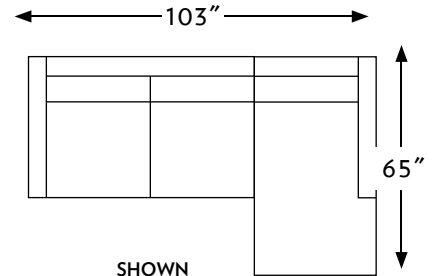

THE JUDE

N·C MADE

FURNITURE · HAND-BUILT

CONFIGURATIONS		WIDTH	DEPTH	HEIGHT
46505	JUDE OTTOMAN	32 IN.	26 IN.	18 IN.
46510	JUDE CHAIR	34 IN.	37 IN.	36 IN.
46530	JUDE SOFA	85 IN.	37 IN.	36 IN.
46531	JUDE RIGHT ARM CORNER SOFA	104 IN.	37 IN.	36 IN.
46532	JUDE LEFT ARM CORNER SOFA	104 IN.	37 IN.	36 IN.
46535	JUDE APARTMENT SOFA	70 IN.	37 IN.	36 IN.
46536	JUDE RIGHT ARM SOFA	67 IN.	37 IN.	36 IN.
46537	JUDE LEFT ARM SOFA	67 IN.	37 IN.	36 IN.
46561	JUDE RIGHT ARM CHAISE LOUNGE	36 IN.	63 IN.	36 IN.
46562	JUDE LEFT ARM CHAISE LOUNGE	36 IN.	63 IN.	36 IN.

THE JUDE

46537 LEFT ARM SOFA
46561 RIGHT ARM CHAISE

465 JUDE

1:50 SCALE SHOWN

46505 JUDE OTOMAN
TOTAL W32" D26" H18"
SEAT --- --- ---
ARMS --- --- ---

46510 JUDE CHAIR
TOTAL W34" D37" H36"
SEAT W27" D22" H18"
ARMS --- --- H27"

46530 JUDE SOFA
TOTAL W85" D37" H36"
SEAT W78" D22" H18"
ARMS --- --- H27"

46535 APARTMENT SOFA
TOTAL W70" D37" H36"
SEAT W63" D22" H18"
ARMS --- --- H27"

46531 R ARM CORNER SOFA
TOTAL W104" D37" H36"
SEAT W85" D22" H18"
ARMS --- --- H27"

46532 L ARM CORNER SOFA
TOTAL W104" D37" H36"
SEAT W85" D22" H18"
ARMS --- --- H27"

46536 RIGHT ARM SOFA
TOTAL W67" D37" H36"
SEAT W63" D22" H18"
ARMS --- --- H27"

46537 LEFT ARM SOFA
TOTAL W67" D37" H36"
SEAT W63" D22" H18"
ARMS --- --- H27"