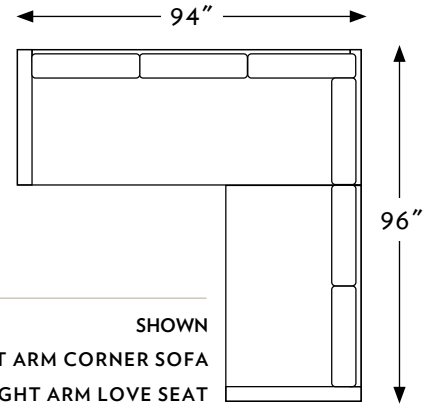

THE BASE

N·C MADE

FURNITURE · HAND-BUILT ·

CONFIGURATIONS		WIDTH	DEPTH	HEIGHT
59821	THE BASE RIGHT ARM LOVESEAT	59 IN.	37 IN.	33 IN.
59822	THE BASE LEFT ARM LOVESEAT	59 IN.	37 IN.	33 IN.
59830	THE BASE SOFA	90 IN.	37 IN.	33 IN.
59831	THE BASE RIGHT ARM CORNER SOFA	94 IN.	37 IN.	33 IN.
59832	THE BASE LEFT ARM CORNER SOFA	94 IN.	37 IN.	33 IN.
59880	THE BASE LONG SOFA	102 IN.	37 IN.	33 IN.

THE BASE

59832
59822

SHOWN
LEFT ARM CORNER SOFA
RIGHT ARM LOVE SEAT

598 BASE

1:50 SCALE SHOWN

59821	R ARM LOVESEAT
TOTAL	W59" D37" H33"
SEAT	W52" D22" H18"
ARMS	--- --- H26"

59822	L ARM LOVESEAT
TOTAL	W59" D37" H33"
SEAT	W52" D22" H18"
ARMS	--- --- H26"

59830	SOFA
TOTAL	W90" D37" H33"
SEAT	W77" D22" H18"
ARMS	--- --- H26"

59831	R ARM CORNER SOFA
TOTAL	W94" D37" H33"
SEAT	W73" D22" H18"
ARMS	--- --- H26"

59832	L ARM CORNER SOFA
TOTAL	W94" D37" H33"
SEAT	W73" D22" H18"
ARMS	--- --- H26"

59880	LONG SOFA
TOTAL	W102" D37" H33"
SEAT	W88" D22" H18"
ARMS	--- --- H26"