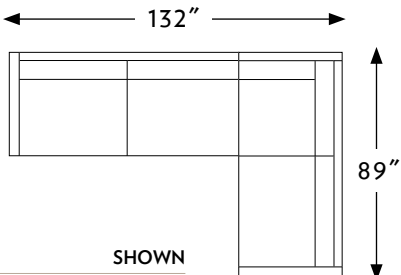

THE BIG EASY

630 BIG EASY

1:150 SCALE SHOWN

63034
63031

SHOWN
L ARM SOFA
R ARM SM CORNER SOFA

  63009 CORNER CHAIR TOTAL W40" D40" H35" SEAT W24" D24" H19" ARMS --- --- H23"	 63013 ARMLESS CHAIR TOTAL W32" D40" H35" SEAT W32" D24" H19" ARMS --- --- H23"	 63011 R ARM CHAIR TOTAL W36" D40" H35" SEAT W32" D24" H19" ARMS --- --- H23"	 63012 L ARM CHAIR TOTAL W36" D40" H35" SEAT W32" D24" H19" ARMS --- --- H23"	 63010 CHAIR TOTAL W40" D40" H35" SEAT W32" D24" H19" ARMS --- --- H23"	 63023 ARMLESS LOVESEAT TOTAL W63" D40" H35" SEAT W63" D24" H19" ARMS --- --- H23"
  63021 R ARM LOVESEAT TOTAL W67" D40" H35" SEAT W63" D24" H19" ARMS --- --- H23"	 63022 L ARM LOVESEAT TOTAL W67" D40" H35" SEAT W63" D24" H19" ARMS --- --- H23"	 63020 LOVESEAT TOTAL W71" D40" H35" SEAT W63" D24" H19" ARMS --- --- H23"	 63038 ARMLESS APT SOFA TOTAL W73" D40" H35" SEAT W73" D24" H19" ARMS --- --- H23"	 63036 R ARM APT SOFA TOTAL W77" D40" H35" SEAT W73" D24" H19" ARMS --- --- H23"	 63037 L ARM APT SOFA TOTAL W77" D40" H35" SEAT W73" D24" H19" ARMS --- --- H23"
  63035 APARTMENT SOFA TOTAL W81" D40" H35" SEAT W73" D24" H19" ARMS --- --- H23"	 63039 ARMLESS SOFA TOTAL W87" D40" H35" SEAT W87" D24" H19" ARMS --- --- H23"	 63033 R ARM SOFA TOTAL W91" D40" H35" SEAT W87" D24" H19" ARMS --- --- H23"	 63034 L ARM SOFA TOTAL W91" D40" H35" SEAT W87" D24" H19" ARMS --- --- H23"	 63030 SOFA TOTAL W95" D40" H35" SEAT W87" D24" H19" ARMS --- --- H23"	 63083 ARMLESS LONG SOFA TOTAL W98" D40" H35" SEAT W98" D24" H19" ARMS --- --- H23"
  63081 R ARM LONG SOFA TOTAL W102" D40" H35" SEAT W98" D24" H19" ARMS --- --- H23"	 63082 L ARM LONG SOFA TOTAL W102" D40" H35" SEAT W98" D24" H19" ARMS --- --- H23"	 63080 LONG SOFA TOTAL W106" D40" H35" SEAT W98" D24" H19" ARMS --- --- H23"	 63031 R ARM SM CORNER SOFA TOTAL W89" D40" H35" SEAT W68" D24" H19" ARMS --- --- H23"	 63032 L ARM SM CORNER SOFA TOTAL W89" D40" H35" SEAT W68" D24" H19" ARMS --- --- H23"	 63086 R ARM LG CORNER SOFA TOTAL W103" D40" H35" SEAT W83" D24" H19" ARMS --- --- H23"
  63087 L ARM LG CORNER SOFA TOTAL W103" D40" H35" SEAT W83" D24" H19" ARMS --- --- H23"	 63063 ARMLESS LG CHAISE TOTAL W44" D70" H35" SEAT W44" D53" H19" ARMS --- --- H23"	 63061 R ARM LARGE CHAISE TOTAL W48" D70" H35" SEAT W44" D53" H19" ARMS --- --- H23"	 63062 L ARM LARGE CHAISE TOTAL W48" D70" H35" SEAT W44" D53" H19" ARMS --- --- H23"	 63060 LARGE CHAISE TOTAL W52" D70" H35" SEAT W44" D53" H19" ARMS --- --- H23"	 63068 ARMLESS STD CHAISE TOTAL W33" D65" H35" SEAT W33" D48" H19" ARMS --- --- H23"
  63066 R ARM STD CHAISE TOTAL W37" D65" H35" SEAT W33" D48" H19" ARMS --- --- H23"	 63067 L ARM STD CHAISE TOTAL W37" D65" H35" SEAT W33" D48" H19" ARMS --- --- H23"	 63065 STANDARD CHAISE TOTAL W41" D65" H35" SEAT W33" D48" H19" ARMS --- --- H23"