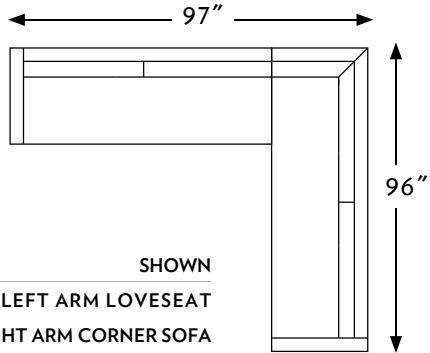

THE MELLOW

N·C MADE

FURNITURE · HAND-BUILT

CONFIGURATIONS		WIDTH	DEPTH	HEIGHT
75509	MELLOW CORNER CHAIR	37 IN.	37 IN.	32 IN.
75510	MELLOW CHAIR	34 IN.	37 IN.	32 IN.
75510SWIV	MELLOW SWIVEL CHAIR	34 IN.	37 IN.	32 IN.
75511	MELLOW RIGHT ARM CHAIR	30 IN.	37 IN.	32 IN.
75512	MELLOW LEFT ARM CHAIR	30 IN.	37 IN.	32 IN.
75513	MELLOW ARMLESS CHAIR	26 IN.	37 IN.	32 IN.
75520	MELLOW LOVESEAT	59 IN.	37 IN.	32 IN.
75521	MELLOW RIGHT ARM LOVESEAT	56 IN.	37 IN.	32 IN.
75522	MELLOW LEFT ARM LOVESEAT	56 IN.	37 IN.	32 IN.
75523	MELLOW ARMLESS LOVESEAT	52 IN.	37 IN.	32 IN.
75530	MELLOW SOFA	86 IN.	37 IN.	32 IN.
75531	MELLOW RIGHT ARM CORNER SOFA	92 IN.	37 IN.	32 IN.
75532	MELLOW LEFT ARM CORNER SOFA	92 IN.	37 IN.	32 IN.
75533	MELLOW RIGHT ARM SOFA	82 IN.	37 IN.	32 IN.
75534	MELLOW LEFT ARM SOFA	82 IN.	37 IN.	32 IN.
75535	MELLOW APARTMENT SOFA	76 IN.	37 IN.	32 IN.
75536	MELLOW RIGHT ARM APARTMENT SOFA	72 IN.	37 IN.	32 IN.
75537	MELLOW LEFT ARM APARTMENT SOFA	72 IN.	37 IN.	32 IN.
75560	MELLOW CHAISE	38 IN.	63 IN.	32 IN.
75561	MELLOW RIGHT ARM CHAISE	34 IN.	63 IN.	32 IN.
75562	MELLOW LEFT ARM CHAISE	34 IN.	63 IN.	32 IN.
75571	MELLOW RIGHT BUMPER	85 IN.	37 IN.	32 IN.
75572	MELLOW LEFT BUMPER	85 IN.	37 IN.	32 IN.
75580	MELLOW LARGE SOFA	96 IN.	37 IN.	32 IN.
75581	MELLOW RIGHT ARM LARGE SOFA	92 IN.	37 IN.	32 IN.
75582	MELLOW LEFT ARM LARGE SOFA	92 IN.	37 IN.	32 IN.

THE MELLOW

755 MELLOW | 1:85 SCALE SHOWN

75522 LEFT ARM LOVESEAT
75531 RIGHT ARM CORNER SOFA

75509 CORNER CHAIR
TOTAL W37" D37" H32"
SEAT W22" D22" H18"
ARMS --- --- ---

75510 CHAIR
TOTAL W34" D37" H32"
SEAT W26" D22" H18"
ARMS --- --- H32"