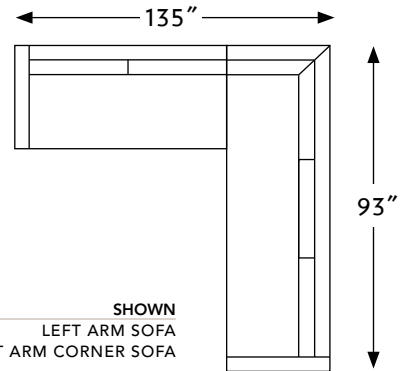

THE FALL FLAIR ARM

64434 LEFT ARM SOFA
64431 RIGHT ARM CORNER SOFA

FALL FLAIR ARM

1:115 SCALE SHOWN