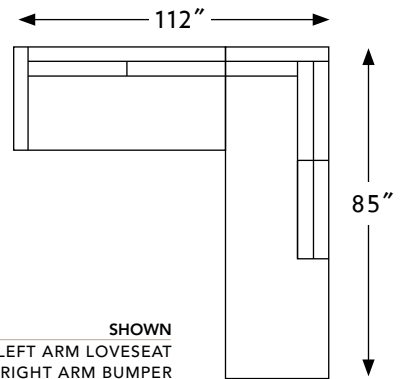

THE WINTER WIDE TRACK ARM

SHOWN
64322 LEFT ARM LOVESEAT
64371 RIGHT ARM BUMPER

WINTER WIDE TRACK ARM

1:115 SCALE SHOWN