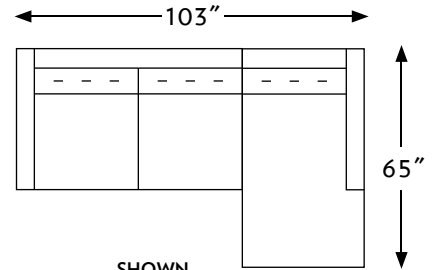

THE JAMES

N·C·MADE

FURNITURE · HAND-BUILT

CONFIGURATIONS		WIDTH	DEPTH	HEIGHT
46005	JAMES OTTOMAN	32 IN.	26 IN.	18 IN.
46010	JAMES CHAIR	34 IN.	37 IN.	36 IN.
46030	JAMES SOFA	85 IN.	37 IN.	36 IN.
46031	JAMES RIGHT ARM CORNER SOFA	104 IN.	37 IN.	36 IN.
46032	JAMES LEFT ARM CORNER SOFA	104 IN.	37 IN.	36 IN.
46035	JAMES APARTMENT SOFA	70 IN.	37 IN.	36 IN.
46036	JAMES RIGHT ARM SOFA	67 IN.	37 IN.	36 IN.
46037	JAMES LEFT ARM SOFA	67 IN.	37 IN.	36 IN.
46061	JAMES RIGHT ARM CHAISE LOUNGE	36 IN.	63 IN.	36 IN.
46062	JAMES LEFT ARM CHAISE LOUNGE	36 IN.	63 IN.	36 IN.

THE JAMES

46037 LEFT ARM SOFA
46061 RIGHT ARM CHAISE

460 JAMES

1:50 SCALE SHOWN

46005 JAMES OTOMAN
TOTAL W32" D26" H18"
SEAT --- --- ---
ARMS --- --- ---

46010 JAMES CHAIR
TOTAL W34" D37" H36"
SEAT W27" D22" H18"
ARMS --- --- H27"

46030 JAMES SOFA
TOTAL W85" D37" H36"
SEAT W78" D22" H18"
ARMS --- --- H27"

46035 APARTMENT SOFA
TOTAL W70" D37" H36"
SEAT W63" D22" H18"
ARMS --- --- H27"

46031 R ARM CORNER SOFA
TOTAL W104" D37" H36"
SEAT W85" D22" H18"
ARMS --- --- H27"

46032 L ARM CORNER SOFA
TOTAL W104" D37" H36"
SEAT W85" D22" H18"
ARMS --- --- H27"

46036 RIGHT ARM SOFA
TOTAL W67" D37" H36"
SEAT W63" D22" H18"
ARMS --- --- H27"

46037 LEFT ARM SOFA
TOTAL W67" D37" H36"
SEAT W63" D22" H18"
ARMS --- --- H27"