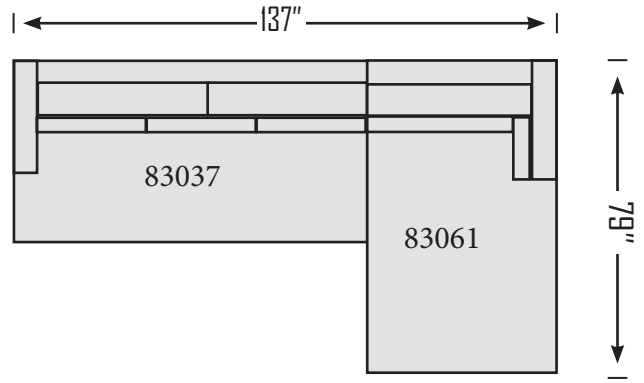

95"

Configuration Examples

Vista 1/4" = 1' Scale

83030

Sofa

Total W 95" D 46" H 35"
Seat D 23" H 19" W 83"
Arm Height 35"

83036

Right Arm Sofa

Total W 89" D 46" H 35"
Seat D 23" H 19" W 83"
Arm Height 35"

83037

Left Arm Sofa

Total W 89" D 46" H 35"
Seat D 23" H 19" W 83"
Arm Height 35"

83061

Right Arm Chaise

Total W 48" D 79" H 35"
Seat D 56" H 19" W 36"
Arm Height 35"

83062

Left Arm Chaise

Total W 48" D 79" H 35"
Seat D 56" H 19" W 36"
Arm Height 35"