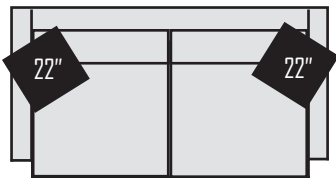

76030

Sofa

Total W 80" D 43" H 34"

Seat D 26" H 16" W 76"

Arm Height 26"