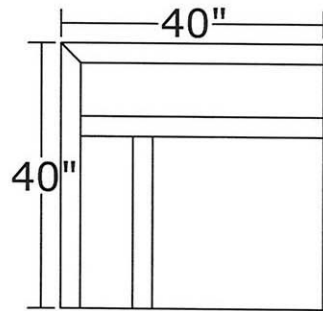

565 Schematic

56509 Corner Chair
40"W 40"D 30"H

56513 Armless Chair
31"W 40"D 30"H

56563 Armless Lounge
31"W 59"D 30"H

56523 Armless Loveseat
62"W 40"D 30"H