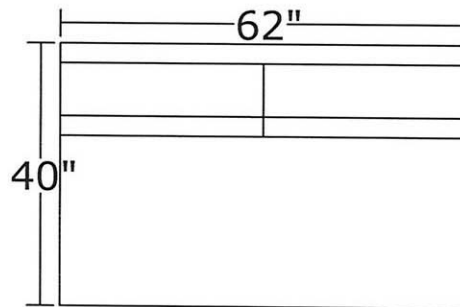

565 Schematic

56509 Corner Chair
40"W 40"D 30"H

56513 Armless Chair
31"W 40"D 30"H

56563 Armless Lounge
31"W 59"D 30"H

56523 Armless Loveseat
62"W 40"D 30"H