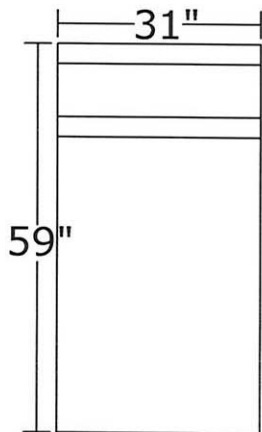

565 Schematic

56509 Corner Chair
40"W 40"D 30"H

56513 Armless Chair
31"W 40"D 30"H

56563 Armless Lounge
31"W 59"D 30"H

56523 Armless Loveseat
62"W 40"D 30"H