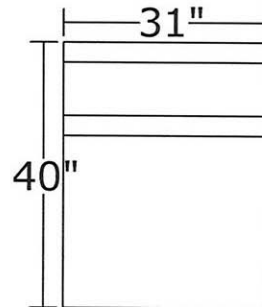

565 Schematic

56509 Corner Chair
40"W 40"D 30"H

56513 Armless Chair
31"W 40"D 30"H

56563 Armless Lounge
31"W 59"D 30"H

56523 Armless Loveseat
62"W 40"D 30"H