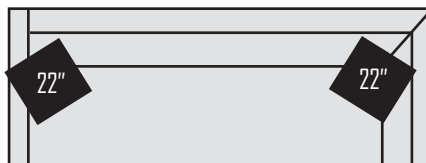

### Configuration Examples

Gia 1/4" = 1' Scale

49505  
**Ottoman**  
Total W 32" D 23" H 18"

49509  
**Corner Chair**  
Total W 40" D 40" H 37"  
Seat D 24" H 19" W 24"

49510  
**Chair and Half**  
Total W 45" D 40" H 37"  
Seat D 24" H 19" W 30"  
Arm Height 26"

49513  
**Armless Chair**  
Total W 30" D 40" H 37"  
Seat D 24" H 19" W 30"

49530  
**Sofa**  
Total W 87" D 40" H 37"  
Seat D 24" H 19" W 72"  
Arm Height 26"

49531  
**Right Arm Corner Sofa**  
Total W 107" D 40" H 37"  
Seat D 24" H 19" W 83"  
Arm Height 26"

49532  
**Left Arm Corner Sofa**  
Total W 107" D 40" H 37"  
Seat D 24" H 19" W 83"  
Arm Height 26"

49538  
**Armless 2 Seater Sofa**  
Total W 60" D 40" H 37"  
Seat D 24" H 19" W 60"

49536  
**Right Arm Sofa**  
Total W 67" D 40" H 37"  
Seat D 24" H 19" W 60"  
Arm Height 26"

49562  
**Left Arm Chaise**  
Total W 40" D 65" H 37"  
Seat D 50" H 19" W 32"  
Arm Height 26"