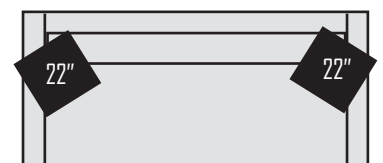

### Configuration Examples

Gia 1/4" = 1' Scale

49505  
**Ottoman**  
Total W 32" D 23" H 18"

49509  
**Corner Chair**  
Total W 40" D 40" H 37"  
Seat D 24" H 19" W 24"

49510  
**Chair and Half**  
Total W 45" D 40" H 37"  
Seat D 24" H 19" W 30"  
Arm Height 26"

49513  
**Armless Chair**  
Total W 30" D 40" H 37"  
Seat D 24" H 19" W 30"

49530  
**Sofa**  
Total W 87" D 40" H 37"  
Seat D 24" H 19" W 72"  
Arm Height 26"

49531  
**Right Arm Corner Sofa**  
Total W 107" D 40" H 37"  
Seat D 24" H 19" W 83"  
Arm Height 26"

49532  
**Left Arm Corner Sofa**  
Total W 107" D 40" H 37"  
Seat D 24" H 19" W 83"  
Arm Height 26"

49538  
**Armless 2 Seater Sofa**  
Total W 60" D 40" H 37"  
Seat D 24" H 19" W 60"

49536  
**Right Arm Sofa**  
Total W 67" D 40" H 37"  
Seat D 24" H 19" W 60"  
Arm Height 26"

49562  
**Left Arm Chaise**  
Total W 40" D 65" H 37"  
Seat D 50" H 19" W 32"  
Arm Height 26"