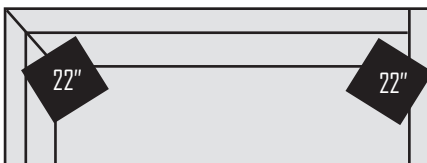

### Configuration Examples

Gia 1/4" = 1' Scale

49505  
**Ottoman**  
Total W 32" D 23" H 18"

49509  
**Corner Chair**  
Total W 40" D 40" H 37"  
Seat D 24" H 19" W 24"

49510  
**Chair and Half**  
Total W 45" D 40" H 37"  
Seat D 24" H 19" W 30"  
Arm Height 26"

49513  
**Armless Chair**  
Total W 30" D 40" H 37"  
Seat D 24" H 19" W 30"

49530  
**Sofa**  
Total W 87" D 40" H 37"  
Seat D 24" H 19" W 72"  
Arm Height 26"

49531  
**Right Arm Corner Sofa**  
Total W 107" D 40" H 37"  
Seat D 24" H 19" W 83"  
Arm Height 26"

49532  
**Left Arm Corner Sofa**  
Total W 107" D 40" H 37"  
Seat D 24" H 19" W 83"  
Arm Height 26"

49538  
**Armless 2 Seater Sofa**  
Total W 60" D 40" H 37"  
Seat D 24" H 19" W 60"

49536  
**Right Arm Sofa**  
Total W 67" D 40" H 37"  
Seat D 24" H 19" W 60"  
Arm Height 26"

49562  
**Left Arm Chaise**  
Total W 40" D 65" H 37"  
Seat D 50" H 19" W 32"  
Arm Height 26"