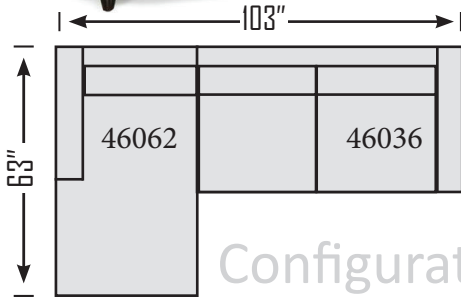

Configuration Examples

James 1/4" = 1' Scale

46005

Ottoman

Total W 32" D 26" H 18"

46010

Chair

Total W 34" D 37" H 36"
Seat D 22" H 18" W 27"
Arm Height 27"

46030