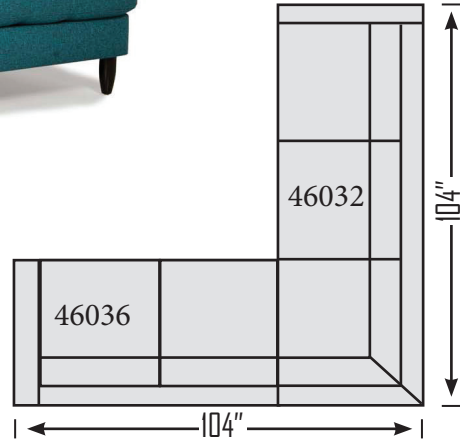

Configuration Examples

James 1/4" = 1' Scale

46005

Ottoman

Total W 32" D 26" H 18"

46010

Chair

Total W 34" D 37" H 36"
Seat D 22" H 18" W 27"
Arm Height 27"

46030