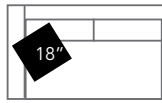

SADIE

86021
SADIE RIGHT ARM LOVESEAT
Total W58" D35" H33"
Seat W52" D22" H18"
Arm Height 26"

86022
SADIE LEFT ARM LOVESEAT
Total W58" D35" H33"
Seat W52" D22" H18"
Arm Height 26"

86036
SADIE RIGHT ARM SOFA
Total W84" D35" H33"
Seat W78" D22" H18"
Arm Height 26"

86037
SADIE LEFT ARM SOFA
Total W84" D35" H33"
Seat W78" D22" H18"
Arm Height 26"

86071
SADIE RIGHT BUMPER SOFA
Total W84" D35" H33"
Seat W78" D22" H18"
Arm Height 26"

86072
SADIE LEFT BUMPER SOFA
Total W84" D35" H33"
Seat W78" D22" H18"
Arm Height 26"