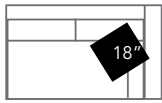

SADIE

86021
SADIE RIGHT ARM LOVESEAT
Total W58" D35" H33"
Seat W52" D22" H18"
Arm Height 26"

86022
SADIE LEFT ARM LOVESEAT
Total W58" D35" H33"
Seat W52" D22" H18"
Arm Height 26"

86036
SADIE RIGHT ARM SOFA
Total W84" D35" H33"
Seat W78" D22" H18"
Arm Height 26"

86037
SADIE LEFT ARM SOFA
Total W84" D35" H33"
Seat W78" D22" H18"
Arm Height 26"

86071
SADIE RIGHT BUMPER SOFA
Total W84" D35" H33"
Seat W78" D22" H18"
Arm Height 26"

86072
SADIE LEFT BUMPER SOFA
Total W84" D35" H33"
Seat W78" D22" H18"
Arm Height 26"