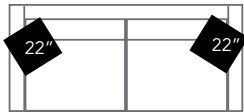

# GRACE

**49010**  
GRACE CHAIR AND HALF  
Total W45" D40" H37"  
Seat W30" D24" H19"  
Arm Height 26"

**49030**  
GRACE SOFA  
Total W87" D40" H37"  
Seat W72" D24" H19"  
Arm Height 26"

**49031**  
GRACE RIGHT ARM CORNER SOFA  
Total W107" D40" H37"  
Seat W83" D24" H19"  
Arm Height 26"

**49032**  
GRACE LEFT ARM CORNER SOFA  
Total W107" D40" H37"  
Seat W83" D24" H19"  
Arm Height 26"

**49036**  
GRACE RIGHT ARM SOFA  
Total W67" D40" H37"  
Seat W60" D24" H19"  
Arm Height 26"

**49037**  
GRACE LEFT ARM SOFA  
Total W67" D40" H37"  
Seat W60" D24" H19"  
Arm Height 26"

**49061**  
GRACE RIGHT ARM CHAISE  
Total W40" D65" H37"  
Seat W32" D50" H19"  
Arm Height 26"

**49062**  
GRACE LEFT ARM CHAISE  
Total W40" D65" H37"  
Seat W32" D50" H19"  
Arm Height 26"

Okay, we'll let you in on a little secret. If you ever visit one of the Younger family's homes, you'll find the Grace sectional sitting pretty in the great room. It's not that we love our other creations any less, it's just that this is just an unbelievably comfortable piece, the kind you sit "in" rather than "on." And if you really want to feel like your resting on a cloud, you simply must check out the Feather & Down cushion options. But, really, it's not just us that can't bear to live without grace; this is our most popular sectional and, other than the wonderful comfort, it could be that, with all the options we offer, this sectional or sofa can work great in just about anyone's home. Available in a multitude of options and configurations, see schematics below.