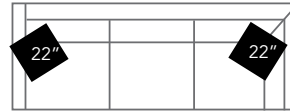

# GRACE

**49010**  
GRACE CHAIR AND HALF  
Total W45" D40" H37"  
Seat W30" D24" H19"  
Arm Height 26"

**49030**  
GRACE SOFA  
Total W87" D40" H37"  
Seat W72" D24" H19"  
Arm Height 26"

**49031**  
GRACE RIGHT ARM CORNER SOFA  
Total W107" D40" H37"  
Seat W83" D24" H19"  
Arm Height 26"

**49032**  
GRACE LEFT ARM CORNER SOFA  
Total W107" D40" H37"  
Seat W83" D24" H19"  
Arm Height 26"

**49036**  
GRACE RIGHT ARM SOFA  
Total W67" D40" H37"  
Seat W60" D24" H19"  
Arm Height 26"

**49037**  
GRACE LEFT ARM SOFA  
Total W67" D40" H37"  
Seat W60" D24" H19"  
Arm Height 26"

**49061**  
GRACE RIGHT ARM CHAISE  
Total W40" D65" H37"  
Seat W32" D50" H19"  
Arm Height 26"

**49062**  
GRACE LEFT ARM CHAISE  
Total W40" D65" H37"  
Seat W32" D50" H19"  
Arm Height 26"

Okay, we'll let you in on a little secret. If you ever visit one of the Younger family's homes, you'll find the Grace sectional sitting pretty in the great room. It's not that we love our other creations any less, it's just that this is just an unbelievably comfortable piece, the kind you sit "in" rather than "on." And if you really want to feel like your resting on a cloud, you simply must check out the Feather & Down cushion options. But, really, it's not just us that can't bear to live without grace; this is our most popular sectional and, other than the wonderful comfort, it could be that, with all the options we offer, this sectional or sofa can work great in just about anyone's home. Available in a multitude of options and configurations, see schematics below.