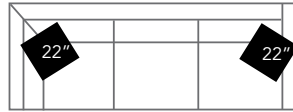

# GRACE

**49010**  
GRACE CHAIR AND HALF  
Total W45" D40" H37"  
Seat W30" D24" H19"  
Arm Height 26"

**49030**  
GRACE SOFA  
Total W87" D40" H37"  
Seat W72" D24" H19"  
Arm Height 26"

**49031**  
GRACE RIGHT ARM CORNER SOFA  
Total W107" D40" H37"  
Seat W83" D24" H19"  
Arm Height 26"

**49032**  
GRACE LEFT ARM CORNER SOFA  
Total W107" D40" H37"  
Seat W83" D24" H19"  
Arm Height 26"

**49036**  
GRACE RIGHT ARM SOFA  
Total W67" D40" H37"  
Seat W60" D24" H19"  
Arm Height 26"

**49037**  
GRACE LEFT ARM SOFA  
Total W67" D40" H37"  
Seat W60" D24" H19"  
Arm Height 26"

**49061**  
GRACE RIGHT ARM CHAISE  
Total W40" D65" H37"  
Seat W32" D50" H19"  
Arm Height 26"

**49062**  
GRACE LEFT ARM CHAISE  
Total W40" D65" H37"  
Seat W32" D50" H19"  
Arm Height 26"

Okay, we'll let you in on a little secret. If you ever visit one of the Younger family's homes, you'll find the Grace sectional sitting pretty in the great room. It's not that we love our other creations any less, it's just that this is just an unbelievably comfortable piece, the kind you sit "in" rather than "on." And if you really want to feel like your resting on a cloud, you simply must check out the Feather & Down cushion options. But, really, it's not just us that can't bear to live without grace; this is our most popular sectional and, other than the wonderful comfort, it could be that, with all the options we offer, this sectional or sofa can work great in just about anyone's home. Available in a multitude of options and configurations, see schematics below.