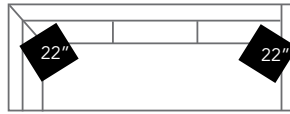

# GIA

**49510**  
GIA CHAIR AND HALF  
Total W45" D40" H37"  
Seat W30" D24" H19"  
Arm Height 26"

**49530**  
GIA SOFA  
Total W87" D40" H37"  
Seat W72" D24" H19"  
Arm Height 26"

**49531**  
GIA RIGHT ARM CORNER SOFA  
Total W107" D40" H37"  
Seat W83" D24" H19"  
Arm Height 26"

**49532**  
GIA LEFT ARM CORNER SOFA  
Total W107" D40" H37"  
Seat W83" D24" H19"  
Arm Height 26"

**49536**  
GIA RIGHT ARM SOFA  
Total W67" D40" H37"  
Seat W60" D24" H19"  
Arm Height 26"

**49537**  
GIA LEFT ARM SOFA  
Total W67" D40" H37"  
Seat W60" D24" H19"  
Arm Height 26"

**49561**  
GIA RIGHT ARM CHAISE  
Total W40" D65" H37"  
Seat W32" D50" H19"  
Arm Height 26"

**49562**  
GIA LEFT ARM CHAISE  
Total W40" D65" H37"  
Seat W32" D50" H19"  
Arm Height 26"

To create the Gia, we took our bestselling Grace collection, and gave it a little modern tweak. With some of the thickest cushions we offer, you will be amazed at the comfort of Gia. Try the feather and down cushions to give the Gia and amazing feel and that relaxed look of comfort that beckons you go curl up and relax. With Gia, you get the perfect blend of style and comfort. Available in a multitude of options and configurations, see schematics above.