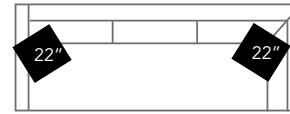

# GIA

**49510**  
GIA CHAIR AND HALF  
Total W45" D40" H37"  
Seat W30" D24" H19"  
Arm Height 26"

**49530**  
GIA SOFA  
Total W87" D40" H37"  
Seat W72" D24" H19"  
Arm Height 26"

**49531**  
GIA RIGHT ARM CORNER SOFA  
Total W107" D40" H37"  
Seat W83" D24" H19"  
Arm Height 26"

**49532**  
GIA LEFT ARM CORNER SOFA  
Total W107" D40" H37"  
Seat W83" D24" H19"  
Arm Height 26"

**49536**  
GIA RIGHT ARM SOFA  
Total W67" D40" H37"  
Seat W60" D24" H19"  
Arm Height 26"

**49537**  
GIA LEFT ARM SOFA  
Total W67" D40" H37"  
Seat W60" D24" H19"  
Arm Height 26"

**49561**  
GIA RIGHT ARM CHAISE  
Total W40" D65" H37"  
Seat W32" D50" H19"  
Arm Height 26"

**49562**  
GIA LEFT ARM CHAISE  
Total W40" D65" H37"  
Seat W32" D50" H19"  
Arm Height 26"

To create the Gia, we took our bestselling Grace collection, and gave it a little modern tweak. With some of the thickest cushions we offer, you will be amazed at the comfort of Gia. Try the feather and down cushions to give the Gia and amazing feel and that relaxed look of comfort that beckons you go curl up and relax. With Gia, you get the perfect blend of style and comfort. Available in a multitude of options and configurations, see schematics above.