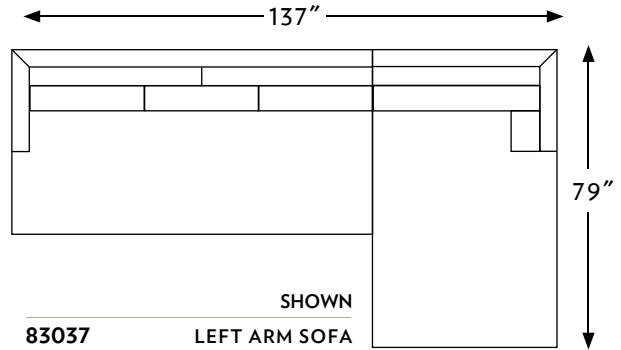

THE VISTA

N·C MADE

FURNITURE · HAND · BUILT ·

CONFIGURATIONS		WIDTH	DEPTH	HEIGHT
83030	VISTA SOFA	95 IN.	46 IN.	35 IN.
83036	VISTA RIGHT ARM SOFA	89 IN.	46 IN.	35 IN.
83037	VISTA LEFT ARM SOFA	89 IN.	46 IN.	35 IN.
83061	VISTA RIGHT ARM CHAISE	48 IN.	79 IN.	35 IN.
83062	VISTA LEFT ARM CHAISE	48 IN.	79 IN.	35 IN.

THE VISTA

83037 LEFT ARM SOFA
83061 RIGHT ARM CHAISE

830 VISTA

1:50 SCALE SHOWN

83030 VISTA SOFA
TOTAL W95" D46" H35"
SEAT W83" D23" H19"
ARMS --- --- H35"

83036 VISTA RIGHT ARM SOFA
TOTAL W89" D46" H35"
SEAT W83" D23" H19"
ARMS --- --- H35"

83037 VISTA LEFT ARM SOFA
TOTAL W89" D46" H35"
SEAT W83" D23" H19"
ARMS --- --- H35"

83061 VISTA RIGHT ARM CHAISE
TOTAL W48" D79" H35"
SEAT W36" D56" H19"
ARMS --- --- H35"

83062 VISTA LEFT ARM CHAISE
TOTAL W48" D79" H35"
SEAT W36" D56" H19"
ARMS --- --- H35"