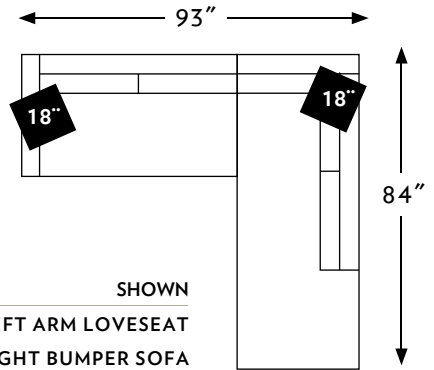

THE SADIE

N·C MADE

FURNITURE · HAND-BUILT

CONFIGURATIONS		WIDTH	DEPTH	HEIGHT
86005	SADIE OTTOMAN	32 IN.	26 IN.	17 IN.
86007	SADIE COCKTAIL OTTOMAN	35 IN.	35 IN.	17 IN.
86010	SADIE CHAIR	37 IN.	35 IN.	33 IN.
86020	SADIE LOVESEAT	62 IN.	35 IN.	33 IN.
86021	SADIE RIGHT ARM LOVESEAT	58 IN.	35 IN.	33 IN.
86022	SADIE LEFT ARM LOVESEAT	58 IN.	35 IN.	33 IN.
86030	SADIE SOFA	87 IN.	35 IN.	33 IN.
86031	SADIE RIGHT ARM CORNER SOFA	89 IN.	35 IN.	33 IN.
86032	SADIE LEFT ARM CORNER SOFA	89 IN.	35 IN.	33 IN.
86033	SADIE ARMLESS SOFA	74 IN.	35 IN.	33 IN.
86036	SADIE RIGHT ARM SOFA	84 IN.	35 IN.	33 IN.
86037	SADIE LEFT ARM SOFA	84 IN.	35 IN.	33 IN.
86071	SADIE RIGHT BUMPER SOFA	84 IN.	35 IN.	33 IN.
86072	SADIE LEFT BUMPER SOFA	84 IN.	35 IN.	33 IN.

THE SADIE

860 SADIE

1:50 SCALE SHOWN

86022 LEFT ARM LOVESEAT
86071 RIGHT BUMPER SOFA

			
86005 SADIE OTTOMAN	86007 COCKTAIL OTTOMAN	86010 SADIE CHAIR	86020 SADIE LOVESEAT
TOTAL W32" D26" H17"	TOTAL W35" D35" H17"	TOTAL W37" D35" H33"	TOTAL W62" D35" H33"
SEAT --- --- ---	SEAT --- --- ---	SEAT W25" D22" H18"	SEAT W51" D22" H18"
ARMS --- --- ---	ARMS --- --- ---	ARMS --- --- H26"	ARMS --- --- H26"

			
86021 RIGHT ARM LOVESEAT	86022 LEFT ARM LOVESEAT	86030 SADIE SOFA	86031 R ARM CORNER SOFA
TOTAL W58" D35" H33"	TOTAL W58" D35" H33"	TOTAL W87" D35" H33"	TOTAL W89" D35" H33"
SEAT W52" D22" H18"	SEAT W52" D22" H18"	SEAT W76" D22" H18"	SEAT W76" D22" H18"
ARMS --- --- H26"	ARMS --- --- H26"	ARMS --- --- H26"	ARMS --- --- H26"

		
86032 L ARM CORNER SOFA	86033 SADIE ARMLESS SOFA	86036 RIGHT ARM SOFA
TOTAL W89" D35" H33"	TOTAL W74" D35" H33"	TOTAL W84" D35" H33"
SEAT W76" D22" H18"	SEAT W74" D22" H18"	SEAT W78" D22" H18"
ARMS --- --- H26"	ARMS --- --- ---	ARMS --- --- H26"