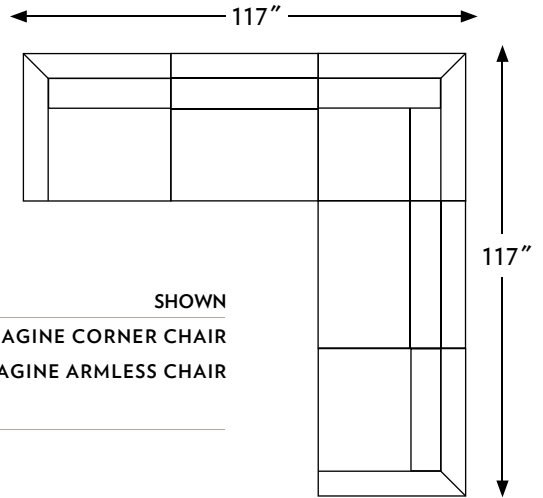

THE IMAGINE

N·C MADE

FURNITURE · HAND-BUILT

CONFIGURATIONS		WIDTH	DEPTH	HEIGHT
84505	IMAGINE OTTOMAN	39 IN.	39 IN.	14 IN.
84509	IMAGINE CORNER CHAIR	39 IN.	25 IN.	27 IN.
84513	IMAGINE ARMLESS CHAIR	39 IN.	25 IN.	27 IN.
84530	IMAGINE SOFA	93 IN.	25 IN.	27 IN.

THE IMAGINE

- SHOWN
- 84509 IMAGINE CORNER CHAIR
 - 84513 IMAGINE ARMLESS CHAIR

845 IMAGINE | 1:50 SCALE SHOWN

84505	IMAGINE OTTOMAN
TOTAL	W39" D39" H14"
SEAT	W39" D39" H21"
ARMS	--- --- ---

84509	CORNER CHAIR
TOTAL	W39" D39" H27"
SEAT	W28" D25" H21"
ARMS	--- --- H27"

84513	ARMLESS CHAIR
TOTAL	W39" D39" H27"
SEAT	W39" D25" H21"
ARMS	--- --- H27"

84530	IMAGINE SOFA
TOTAL	W93" D39" H27"
SEAT	W71" D25" H21"
ARMS	--- --- H27"