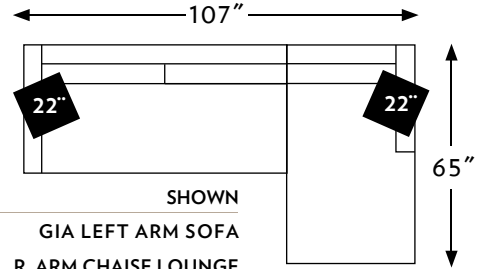

THE GIA

N·C MADE

FURNITURE · HAND-BUILT

CONFIGURATIONS		WIDTH	DEPTH	HEIGHT
49505	GIA OTTOMAN	32 IN.	23 IN.	17 IN.
49510	GIA CHAIR AND HALF	45 IN.	40 IN.	37 IN.
49509	GIA CORNER CHAIR	40 IN.	40 IN.	37 IN.
49513	GIA ARMLESS CHAIR	30 IN.	40 IN.	37 IN.
49530	GIA SOFA	87 IN.	40 IN.	37 IN.
49531	GIA RIGHT ARM CORNER SOFA	107 IN.	40 IN.	37 IN.
49532	GIA LEFT ARM CORNER SOFA	107 IN.	40 IN.	37 IN.
49533	GIA ARMLESS SOFA 3 SEATS	90 IN.	40 IN.	37 IN.
49536	GIA RIGHT ARM SOFA	67 IN.	40 IN.	37 IN.
49537	GIA LEFT ARM SOFA	67 IN.	40 IN.	37 IN.
49538	GIA ARMLESS SOFA 2 SEATS	60 IN.	40 IN.	37 IN.
49561	GIA RIGHT ARM CHAISE LOUNGE	40 IN.	65 IN.	37 IN.
49562	GIA LEFT ARM CHAISE LOUNGE	40 IN.	65 IN.	37 IN.

THE GIA

49537 GIA LEFT ARM SOFA
49561 R. ARM CHAISE LOUNGE

495 GIA

1:50 SCALE SHOWN

49505 GIA OTTOMAN
TOTAL W32" D23" H17"
SEAT --- --- ---
ARMS --- --- ---

49510 GIA CHAIR AND HALF
TOTAL W45" D40" H37"
SEAT W30" D24" H18"
ARMS --- --- H26"

49509 GIA CORNER CHAIR
TOTAL W40" D40" H37"
SEAT W24" D24" H18"
ARMS --- --- H26"

49513 GIA ARMLESS CHAIR
TOTAL W30" D40" H37"
SEAT W30" D24" H18"
ARMS --- --- ---

49530 GIA SOFA
TOTAL W87" D40" H37"
SEAT W72" D24" H18"
ARMS --- --- H26"

49531 R. ARM CORNER SOFA
TOTAL W107" D40" H37"
SEAT W83" D24" H18"
ARMS --- --- H26"

49532 L. ARM CORNER SOFA
TOTAL W107" D40" H37"
SEAT W83" D24" H18"
ARMS --- --- H26"

49533 ARMLESS SOFA 3 SEATS
TOTAL W90" D40" H37"
SEAT W90" D24" H18"
ARMS --- --- ---