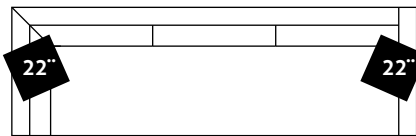

THE GIA

N·C MADE

FURNITURE · HAND-BUILT

CONFIGURATIONS		WIDTH	DEPTH	HEIGHT
49505	GIA OTTOMAN	32 IN.	23 IN.	17 IN.
49510	GIA CHAIR AND HALF	45 IN.	40 IN.	37 IN.
49509	GIA CORNER CHAIR	40 IN.	40 IN.	37 IN.
49513	GIA ARMLESS CHAIR	30 IN.	40 IN.	37 IN.
49530	GIA SOFA	87 IN.	40 IN.	37 IN.
49531	GIA RIGHT ARM CORNER SOFA	107 IN.	40 IN.	37 IN.
49532	GIA LEFT ARM CORNER SOFA	107 IN.	40 IN.	37 IN.
49533	GIA ARMLESS SOFA 3 SEATS	90 IN.	40 IN.	37 IN.
49536	GIA RIGHT ARM SOFA	67 IN.	40 IN.	37 IN.
49537	GIA LEFT ARM SOFA	67 IN.	40 IN.	37 IN.
49538	GIA ARMLESS SOFA 2 SEATS	60 IN.	40 IN.	37 IN.
49561	GIA RIGHT ARM CHAISE LOUNGE	40 IN.	65 IN.	37 IN.
49562	GIA LEFT ARM CHAISE LOUNGE	40 IN.	65 IN.	37 IN.

THE GIA

49537 GIA LEFT ARM SOFA
49561 R. ARM CHAISE LOUNGE

495 GIA

1:50 SCALE SHOWN

49505 GIA OTTOMAN
TOTAL W32" D23" H17"
SEAT --- --- ---
ARMS --- --- ---

49510 GIA CHAIR AND HALF
TOTAL W45" D40" H37"
SEAT W30" D24" H18"
ARMS --- --- H26"

49509 GIA CORNER CHAIR
TOTAL W40" D40" H37"
SEAT W24" D24" H18"
ARMS --- --- H26"

49513 GIA ARMLESS CHAIR
TOTAL W30" D40" H37"
SEAT W30" D24" H18"
ARMS --- --- ---

49530 GIA SOFA
TOTAL W87" D40" H37"
SEAT W72" D24" H18"
ARMS --- --- H26"