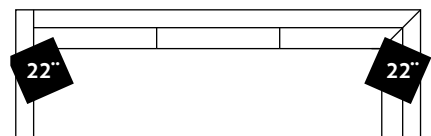

THE **GIA**

N·C MADE

FURNITURE · HAND-BUILT ·

CONFIGURATIONS		WIDTH	DEPTH	HEIGHT
49505	GIA OTTOMAN	32 IN.	23 IN.	17 IN.
49510	GIA CHAIR AND HALF	45 IN.	40 IN.	37 IN.
49509	GIA CORNER CHAIR	40 IN.	40 IN.	37 IN.
49513	GIA ARMLESS CHAIR	30 IN.	40 IN.	37 IN.
49530	GIA SOFA	87 IN.	40 IN.	37 IN.
49531	GIA RIGHT ARM CORNER SOFA	107 IN.	40 IN.	37 IN.
49532	GIA LEFT ARM CORNER SOFA	107 IN.	40 IN.	37 IN.
49533	GIA ARMLESS SOFA 3 SEATS	90 IN.	40 IN.	37 IN.
49536	GIA RIGHT ARM SOFA	67 IN.	40 IN.	37 IN.
49537	GIA LEFT ARM SOFA	67 IN.	40 IN.	37 IN.
49538	GIA ARMLESS SOFA 2 SEATS	60 IN.	40 IN.	37 IN.
49561	GIA RIGHT ARM CHAISE LOUNGE	40 IN.	65 IN.	37 IN.
49562	GIA LEFT ARM CHAISE LOUNGE	40 IN.	65 IN.	37 IN.

## 495 GIA

1:50 SCALE SHOWN

49505	GIA OTTOMAN
TOTAL	W32" D23" H17"
SEAT	---
ARMS	---

49510	GIA CHAIR AND HALF
TOTAL	W45" D40" H37"
SEAT	W30" D24" H18"
ARMS	--- H26"

49509	GIA CORNER CHAIR
TOTAL	W40" D40" H37"
SEAT	W24" D24" H18"
ARMS	--- H26"

49513	GIA ARMLESS CHAIR
TOTAL	W30" D40" H37"
SEAT	W30" D24" H18"
ARMS	---

49530	GIA SOFA
TOTAL	W87" D40" H37"
SEAT	W72" D24" H18"
ARMS	--- H26"

49531	R. ARM CORNER SOFA
TOTAL	W107" D40" H37"
SEAT	W83" D24" H18"
ARMS	--- H26"