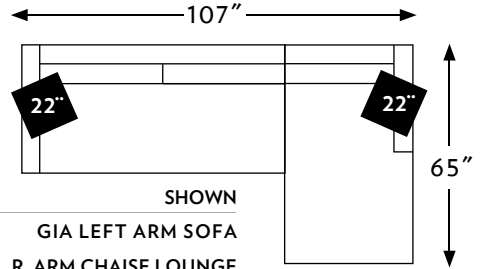

THE **GIA**

N·C MADE

FURNITURE · HAND-BUILT ·

CONFIGURATIONS		WIDTH	DEPTH	HEIGHT
49505	GIA OTTOMAN	32 IN.	23 IN.	17 IN.
49510	GIA CHAIR AND HALF	45 IN.	40 IN.	37 IN.
49509	GIA CORNER CHAIR	40 IN.	40 IN.	37 IN.
49513	GIA ARMLESS CHAIR	30 IN.	40 IN.	37 IN.
49530	GIA SOFA	87 IN.	40 IN.	37 IN.
49531	GIA RIGHT ARM CORNER SOFA	107 IN.	40 IN.	37 IN.
49532	GIA LEFT ARM CORNER SOFA	107 IN.	40 IN.	37 IN.
49533	GIA ARMLESS SOFA 3 SEATS	90 IN.	40 IN.	37 IN.
49536	GIA RIGHT ARM SOFA	67 IN.	40 IN.	37 IN.
49537	GIA LEFT ARM SOFA	67 IN.	40 IN.	37 IN.
49538	GIA ARMLESS SOFA 2 SEATS	60 IN.	40 IN.	37 IN.
49561	GIA RIGHT ARM CHAISE LOUNGE	40 IN.	65 IN.	37 IN.
49562	GIA LEFT ARM CHAISE LOUNGE	40 IN.	65 IN.	37 IN.

## 495 GIA

1:50 SCALE SHOWN

49505	GIA OTTOMAN
TOTAL	W32" D23" H17"
SEAT	---
ARMS	---

49510	GIA CHAIR AND HALF
TOTAL	W45" D40" H37"
SEAT	W30" D24" H18"
ARMS	--- H26"

49509	GIA CORNER CHAIR
TOTAL	W40" D40" H37"
SEAT	W24" D24" H18"
ARMS	--- H26"

49513	GIA ARMLESS CHAIR
TOTAL	W30" D40" H37"
SEAT	W30" D24" H18"
ARMS	---

49530	GIA SOFA
TOTAL	W87" D40" H37"
SEAT	W72" D24" H18"
ARMS	--- H26"

49531	R. ARM CORNER SOFA
TOTAL	W107" D40" H37"
SEAT	W83" D24" H18"
ARMS	--- H26"

49562	L. ARM CHAISE LOUNGE
TOTAL	W40" D65" H37"
SEAT	W32" D50" H18"
ARMS	--- H26"