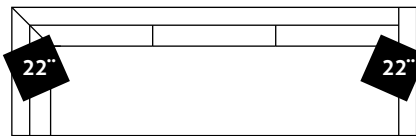

THE **GIA**

N·C MADE

FURNITURE · HAND-BUILT ·

CONFIGURATIONS		WIDTH	DEPTH	HEIGHT
49505	GIA OTTOMAN	32 IN.	23 IN.	17 IN.
49510	GIA CHAIR AND HALF	45 IN.	40 IN.	37 IN.
49509	GIA CORNER CHAIR	40 IN.	40 IN.	37 IN.
49513	GIA ARMLESS CHAIR	30 IN.	40 IN.	37 IN.
49530	GIA SOFA	87 IN.	40 IN.	37 IN.
49531	GIA RIGHT ARM CORNER SOFA	107 IN.	40 IN.	37 IN.
49532	GIA LEFT ARM CORNER SOFA	107 IN.	40 IN.	37 IN.
49533	GIA ARMLESS SOFA 3 SEATS	90 IN.	40 IN.	37 IN.
49536	GIA RIGHT ARM SOFA	67 IN.	40 IN.	37 IN.
49537	GIA LEFT ARM SOFA	67 IN.	40 IN.	37 IN.
49538	GIA ARMLESS SOFA 2 SEATS	60 IN.	40 IN.	37 IN.
49561	GIA RIGHT ARM CHAISE LOUNGE	40 IN.	65 IN.	37 IN.
49562	GIA LEFT ARM CHAISE LOUNGE	40 IN.	65 IN.	37 IN.

## 495 GIA

1:50 SCALE SHOWN

49505	GIA OTTOMAN
TOTAL	W32" D23" H17"
SEAT	---
ARMS	---

49510	GIA CHAIR AND HALF
TOTAL	W45" D40" H37"
SEAT	W30" D24" H18"
ARMS	--- H26"

49509	GIA CORNER CHAIR
TOTAL	W40" D40" H37"
SEAT	W24" D24" H18"
ARMS	--- H26"

49513	GIA ARMLESS CHAIR
TOTAL	W30" D40" H37"
SEAT	W30" D24" H18"
ARMS	---

49530	GIA SOFA
TOTAL	W87" D40" H37"
SEAT	W72" D24" H18"
ARMS	--- H26"

49531	R. ARM CORNER SOFA
TOTAL	W107" D40" H37"
SEAT	W83" D24" H18"
ARMS	--- H26"