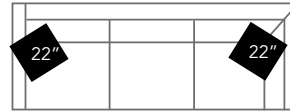

# GRACE

**49010**  
GRACE CHAIR AND HALF  
Total W45" D40" H37"  
Seat W30" D24" H19"  
Arm Height 26"

**49030**  
GRACE SOFA  
Total W87" D40" H37"  
Seat W72" D24" H19"  
Arm Height 26"

**49031**  
GRACE RIGHT ARM CORNER SOFA  
Total W107" D40" H37"  
Seat W83" D24" H19"  
Arm Height 26"

**49032**  
GRACE LEFT ARM CORNER SOFA  
Total W107" D40" H37"  
Seat W83" D24" H19"  
Arm Height 26"

**49036**  
GRACE RIGHT ARM SOFA  
Total W67" D40" H37"  
Seat W60" D24" H19"  
Arm Height 26"

**49037**  
GRACE LEFT ARM SOFA  
Total W67" D40" H37"  
Seat W60" D24" H19"  
Arm Height 26"