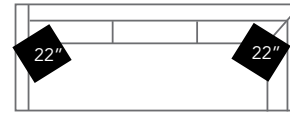

# GIA

**49510**  
GIA CHAIR AND HALF  
Total W45" D40" H37"  
Seat W30" D24" H19"  
Arm Height 26"

**49530**  
GIA SOFA  
Total W87" D40" H37"  
Seat W72" D24" H19"  
Arm Height 26"

**49531**  
GIA RIGHT ARM CORNER SOFA  
Total W107" D40" H37"  
Seat W83" D24" H19"  
Arm Height 26"

**49532**  
GIA LEFT ARM CORNER SOFA  
Total W107" D40" H37"  
Seat W83" D24" H19"  
Arm Height 26"

**49536**  
GIA RIGHT ARM SOFA  
Total W67" D40" H37"  
Seat W60" D24" H19"  
Arm Height 26"

**49537**  
GIA LEFT ARM SOFA  
Total W67" D40" H37"  
Seat W60" D24" H19"  
Arm Height 26"