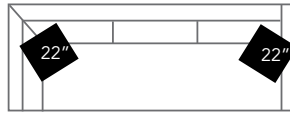

# GIA

**49510**  
GIA CHAIR AND HALF  
Total W45" D40" H37"  
Seat W30" D24" H19"  
Arm Height 26"

**49530**  
GIA SOFA  
Total W87" D40" H37"  
Seat W72" D24" H19"  
Arm Height 26"

**49531**  
GIA RIGHT ARM CORNER SOFA  
Total W107" D40" H37"  
Seat W83" D24" H19"  
Arm Height 26"