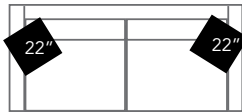

GRACE

Okay, we'll let you in on a little secret. If you ever visit one of the Younger family's homes, you'll find the Grace sectional sitting pretty in the great room. It's not that we love our other creations any less, it's just that this is just an unbelievably comfortable piece, the kind you sit "in" rather than "on." And if you really want to feel like your resting on a cloud, you simply must check out the Feather & Down cushion options. But, really, it's not just us that can't bear to live without grace; this is our most popular sectional and, other than the wonderful comfort, it could be that, with all the options we offer, this sectional or sofa can work great in just about anyone's home. Available in a multitude of options and configurations, see schematics below.

For quickship: Option of feather and down OR standard cushions. Wenge finish only.