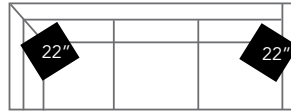

# LILY

**1270**  
LILY CHAIR  
Total W33" D35" H32"  
Seat W23" D22" H18"  
Arm Height 22"

**1272**  
LILY LOVESEAT  
Total W58" D35" H32"  
Seat W49" D22" H18"  
Arm Height 22"

**1273**  
LILY SOFA  
Total W82" D35" H32"  
Seat W73" D22" H18"  
Arm Height 22"

# GRACE

**49010**  
GRACE CHAIR AND HALF  
Total W45" D40" H37"  
Seat W30" D24" H19"  
Arm Height 26"

**49030**  
GRACE SOFA  
Total W87" D40" H37"  
Seat W72" D24" H19"  
Arm Height 26"

**49031**  
GRACE RIGHT ARM CORNER SOFA  
Total W107" D40" H37"  
Seat W83" D24" H19"  
Arm Height 26"