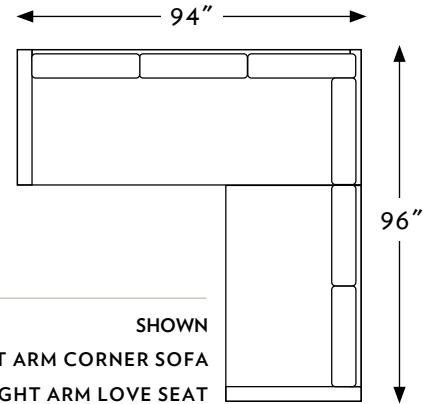

THE BASE

N·C MADE

FURNITURE · HAND-BUILT

CONFIGURATIONS		WIDTH	DEPTH	HEIGHT
59821	THE BASE RIGHT ARM LOVESEAT	59 IN.	37 IN.	33 IN.
59822	THE BASE LEFT ARM LOVESEAT	59 IN.	37 IN.	33 IN.
59830	THE BASE SOFA	90 IN.	37 IN.	33 IN.
59831	THE BASE RIGHT ARM CORNER SOFA	94 IN.	37 IN.	33 IN.
59832	THE BASE LEFT ARM CORNER SOFA	94 IN.	37 IN.	33 IN.
59880	THE BASE LONG SOFA	102 IN.	37 IN.	33 IN.

THE BASE

59832
59822

SHOWN
LEFT ARM CORNER SOFA
RIGHT ARM LOVE SEAT

598 BASE

1:50 SCALE SHOWN

59821	R ARM LOVESEAT
TOTAL	W59" D37" H33"
SEAT	W52" D22" H18"
ARMS	--- --- H26"

59822	L ARM LOVESEAT
TOTAL	W59" D37" H33"
SEAT	W52" D22" H18"
ARMS	--- --- H26"

59830	SOFA
TOTAL	W90" D37" H33"
SEAT	W77" D22" H18"
ARMS	--- --- H26"

59831	R ARM CORNER SOFA
TOTAL	W94" D37" H33"
SEAT	W73" D22" H18"
ARMS	--- --- H26"

59832	L ARM CORNER SOFA
TOTAL	W94" D37" H33"
SEAT	W73" D22" H18"
ARMS	--- --- H26"

59880	LONG SOFA
TOTAL	W102" D37" H33"
SEAT	W88" D22" H18"
ARMS	--- --- H26"