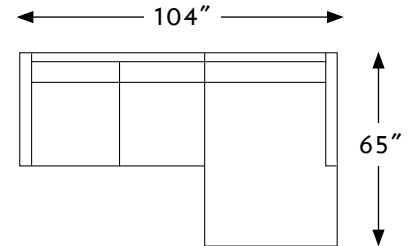

THE EXTRA DEEP BIG EASY

SHOWN

635 EXTRA DEEP BIG EASY | 1:150 SCALE SHOWN

63522 LEFT ARM LOVESEAT
63566 RIGHT ARM STD CHAISE

63509	CORNER CHAIR
TOTAL	W40" D44" H35"
SEAT	W30" D28" H19"
ARMS	--- --- H23"

63513	ARMLESS CHAIR
TOTAL	W32" D44" H35"
SEAT	W32" D28" H19"
ARMS	--- --- H23"

63511	R ARM CHAIR
TOTAL	W36" D44" H35"
SEAT	W32" D28" H19"
ARMS	--- --- H23"

63512	L ARM CHAIR
TOTAL	W36" D44" H35"
SEAT	W32" D28" H19"
ARMS	--- --- H23"

63510	CHAIR
TOTAL	W40" D44" H35"
SEAT	W32" D28" H19"
ARMS	--- --- H23"

63523	ARMLESS LOVESEAT
TOTAL	W63" D44" H35"
SEAT	W63" D28" H19"
ARMS	--- --- H23"

63521	R ARM LOVESEAT
TOTAL	W67" D44" H35"
SEAT	W63" D28" H19"
ARMS	--- --- H23"

63522	L ARM LOVESEAT
TOTAL	W67" D44" H35"
SEAT	W63" D28" H19"
ARMS	--- --- H23"

63520	LOVESEAT
TOTAL	W71" D44" H35"
SEAT	W63" D28" H19"
ARMS	--- --- H23"

63538	ARMLESS APT SOFA
TOTAL	W73" D44" H35"
SEAT	W73" D28" H19"
ARMS	--- --- H23"

63536	R ARM APT SOFA
TOTAL	W77" D44" H35"
SEAT	W73" D28" H19"
ARMS	--- --- H23"

63537	L ARM APT SOFA
TOTAL	W77" D44" H35"
SEAT	W73" D28" H19"
ARMS	--- --- H23"

63535	APARTMENT SOFA
TOTAL	W81" D44" H35"
SEAT	W73" D28" H19"
ARMS	--- --- H23"

63539	ARMLESS SOFA
TOTAL	W87" D44" H35"
SEAT	W87" D28" H19"
ARMS	--- --- H23"

63533	R ARM SOFA
TOTAL	W91" D44" H35"
SEAT	W87" D28" H19"
ARMS	--- --- H23"

63534	L ARM SOFA
TOTAL	W91" D44" H35"
SEAT	W87" D28" H19"
ARMS	--- --- H23"

63530	SOFA
TOTAL	W95" D44" H35"
SEAT	W87" D28" H19"
ARMS	--- --- H23"

63583	ARMLESS LONG SOFA
TOTAL	W98" D44" H35"
SEAT	W98" D28" H19"
ARMS	--- --- H23"

63581	R ARM LONG SOFA
TOTAL	W102" D44" H35"
SEAT	W98" D28" H19"
ARMS	--- --- H23"

63582	L ARM LONG SOFA
TOTAL	W102" D44" H35"
SEAT	W98" D28" H19"
ARMS	--- --- H23"

63580	LONG SOFA
TOTAL	W106" D44" H35"
SEAT	W98" D28" H19"
ARMS	--- --- H23"

63531	R ARM SM CORNER SOFA
TOTAL	W89" D44" H35"
SEAT	W78" D28" H19"
ARMS	--- --- H23"

63532	L ARM SM CORNER SOFA
TOTAL	W89" D44" H35"
SEAT	W78" D28" H19"
ARMS	--- --- H23"

63586	R ARM LG CORNER SOFA
TOTAL	W103" D44" H35"
SEAT	W83" D28" H19"
ARMS	--- --- H23"

63587	L ARM LG CORNER SOFA
TOTAL	W103" D44" H35"
SEAT	W83" D28" H19"
ARMS	--- --- H23"

63563	ARMLESS LARGE CHAISE
TOTAL	W44" D70" H35"
SEAT	W44" D53" H19"
ARMS	--- --- H23"

63561	R ARM LARGE CHAISE
TOTAL	W48" D70" H35"
SEAT	W44" D53" H19"
ARMS	--- --- H23"

63562	L ARM LARGE CHAISE
TOTAL	W48" D70" H35"
SEAT	W44" D53" H19"
ARMS	--- --- H23"

63560	LARGE CHAISE
TOTAL	W52" D70" H35"
SEAT	W44" D53" H19"
ARMS	--- --- H23"

63568	ARMLESS STD CHAISE
TOTAL	W33" D65" H35"
SEAT	W33" D48" H19"
ARMS	--- --- H23"

63566	R ARM STD CHAISE
TOTAL	W37" D65" H35"
SEAT	W33" D48" H19"
ARMS	--- --- H23"

63567	L ARM STD CHAISE
TOTAL	W37" D65" H35"
SEAT	W33" D48" H19"
ARMS	--- --- H23"

63565	STANDARD CHAISE
TOTAL	W41" D65" H35"
SEAT	W33" D48" H19"
ARMS	--- --- H23"