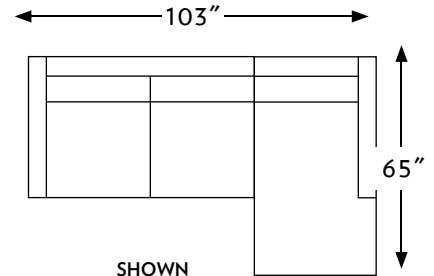

THE JUDE

N·C MADE

FURNITURE · HAND-BUILT ·

CONFIGURATIONS		WIDTH	DEPTH	HEIGHT
46505	JUDE OTTOMAN	32 IN.	26 IN.	18 IN.
46510	JUDE CHAIR	34 IN.	37 IN.	36 IN.
46530	JUDE SOFA	85 IN.	37 IN.	36 IN.
46531	JUDE RIGHT ARM CORNER SOFA	104 IN.	37 IN.	36 IN.
46532	JUDE LEFT ARM CORNER SOFA	104 IN.	37 IN.	36 IN.
46535	JUDE APARTMENT SOFA	70 IN.	37 IN.	36 IN.
46536	JUDE RIGHT ARM SOFA	67 IN.	37 IN.	36 IN.
46537	JUDE LEFT ARM SOFA	67 IN.	37 IN.	36 IN.
46561	JUDE RIGHT ARM CHAISE LOUNGE	36 IN.	63 IN.	36 IN.
46562	JUDE LEFT ARM CHAISE LOUNGE	36 IN.	63 IN.	36 IN.

THE JUDE

46537 LEFT ARM SOFA
46561 RIGHT ARM CHAISE

465 JUDE

1:50 SCALE SHOWN

46505 JUDE OTOMAN
TOTAL W32" D26" H18"
SEAT --- --- ---
ARMS --- --- ---

46510 JUDE CHAIR
TOTAL W34" D37" H36"
SEAT W27" D22" H18"
ARMS --- --- H27"

46530 JUDE SOFA
TOTAL W85" D37" H36"
SEAT W78" D22" H18"
ARMS --- --- H27"

46535 APARTMENT SOFA
TOTAL W70" D37" H36"
SEAT W63" D22" H18"
ARMS --- --- H27"

46531 R ARM CORNER SOFA
TOTAL W104" D37" H36"
SEAT W85" D22" H18"
ARMS --- --- H27"

46532 L ARM CORNER SOFA
TOTAL W104" D37" H36"
SEAT W85" D22" H18"
ARMS --- --- H27"

46536 RIGHT ARM SOFA
TOTAL W67" D37" H36"
SEAT W63" D22" H18"
ARMS --- --- H27"

46537 LEFT ARM SOFA
TOTAL W67" D37" H36"
SEAT W63" D22" H18"
ARMS --- --- H27"