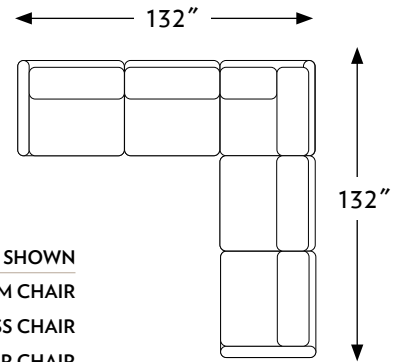

THE STACK

N·C MADE

CONFIGURATIONS		WIDTH	DEPTH	HEIGHT
91005	THE STACK OTTOMAN	48 in.	37 in.	19 in.
91009	THE STACK CORNER CHAIR	42 in.	42 in.	33 in.
91011	THE STACK RIGHT ARM CHAIR	47 in.	42 in.	33 in.
91012	THE STACK LEFT ARM CHAIR	47 in.	42 in.	33 in.
91013	THE STACK ARMLESS CHAIR	43 in.	42 in.	33 in.
91061	THE STACK RIGHT ARM CHAISE	47 in.	77 in.	33 in.
91062	THE STACK LEFT ARM CHAISE	47 in.	77 in.	33 in.

91009	CORNER CHAIR
TOTAL	W42" D42" H33"
SEAT	W25" D25" H19"
ARMS	---

91011	RIGHT ARM CHAIR
TOTAL	W47" D42" H33"
SEAT	W42" D25" H19"
ARMS	---

91012	LEFT ARM CHAIR
TOTAL	W47" D42" H33"
SEAT	W42" D25" H19"
ARMS	---

91013	ARMLESS CHAIR
TOTAL	W43" D42" H33"
SEAT	W43" D25" H19"
ARMS	---

91061	RIGHT ARM CHAISE
TOTAL	W47" D77" H33"
SEAT	W33" D64" H19"
ARMS	---

91062	LEFT ARM CHAISE
TOTAL	W47" D77" H33"
SEAT	W33" D64" H19"
ARMS	---

- SHOWN
- 91062 LEFT ARM CHAISE
 - 91013 ARMLESS CHAIR
 - 91009 CORNER CHAIR
 - 91011 RIGHT ARM CHAIR
 - 91005 OTTOMAN

THE STACK

- SHOWN
- 91012 LEFT ARM CHAIR
 - 91013 ARMLESS CHAIR
 - 91009 CORNER CHAIR
 - 91011 RIGHT ARM CHAIR