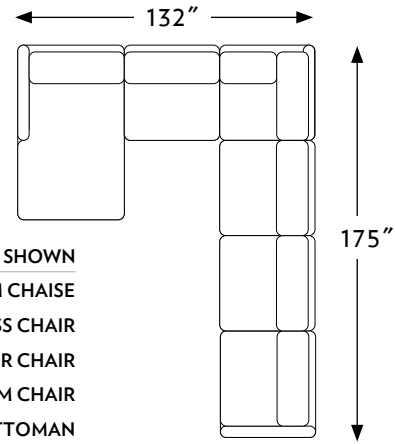

THE STACK

N·C MADE

CONFIGURATIONS		WIDTH	DEPTH	HEIGHT
91005	THE STACK OTTOMAN	48 in.	37 in.	19 in.
91009	THE STACK CORNER CHAIR	42 in.	42 in.	33 in.
91011	THE STACK RIGHT ARM CHAIR	47 in.	42 in.	33 in.
91012	THE STACK LEFT ARM CHAIR	47 in.	42 in.	33 in.
91013	THE STACK ARMLESS CHAIR	43 in.	42 in.	33 in.
91061	THE STACK RIGHT ARM CHAISE	47 in.	77 in.	33 in.
91062	THE STACK LEFT ARM CHAISE	47 in.	77 in.	33 in.

THE STACK

910 THE STACK | 1:50 SCALE SHOWN

- 91062 LEFT ARM CHAISE
- 91013 ARMLESS CHAIR
- 91009 CORNER CHAIR
- 91011 RIGHT ARM CHAIR
- 91005 OTTOMAN

91005	OTTOMAN
TOTAL	W48" D37" H19"
SEAT	W48" D37" H19"
ARMS	---

91009	CORNER CHAIR
TOTAL	W42" D42" H33"
SEAT	W25" D25" H19"
ARMS	---

91011	RIGHT ARM CHAIR
TOTAL	W47" D42" H33"
SEAT	W42" D25" H19"
ARMS	---

91012	LEFT ARM CHAIR
TOTAL	W47" D42" H33"
SEAT	W42" D25" H19"
ARMS	---

91013	ARMLESS CHAIR
TOTAL	W43" D42" H33"
SEAT	W43" D25" H19"
ARMS	---

91061	RIGHT ARM CHAISE
TOTAL	W47" D77" H33"
SEAT	W33" D64" H19"
ARMS	---

91062	LEFT ARM CHAISE
TOTAL	W47" D77" H33"
SEAT	W33" D64" H19"
ARMS	---