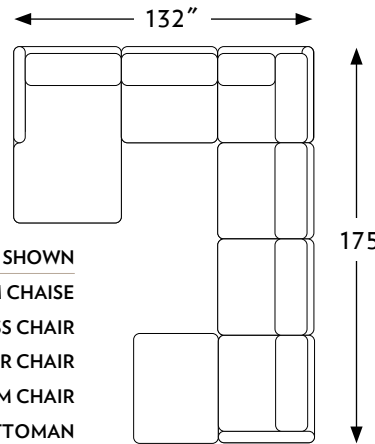

THE STACK

N·C MADE

CONFIGURATIONS		WIDTH	DEPTH	HEIGHT
91005	THE STACK OTTOMAN	48 in.	37 in.	19 in.
91009	THE STACK CORNER CHAIR	42 in.	42 in.	33 in.
91011	THE STACK RIGHT ARM CHAIR	47 in.	42 in.	33 in.
91012	THE STACK LEFT ARM CHAIR	47 in.	42 in.	33 in.
91013	THE STACK ARMLESS CHAIR	43 in.	42 in.	33 in.
91061	THE STACK RIGHT ARM CHAISE	47 in.	77 in.	33 in.
91062	THE STACK LEFT ARM CHAISE	47 in.	77 in.	33 in.

THE STACK

910 THE STACK | 1:50 SCALE SHOWN

- 91062 LEFT ARM CHAISE
- 91013 ARMLESS CHAIR
- 91009 CORNER CHAIR
- 91011 RIGHT ARM CHAIR
- 91005 OTTOMAN

91005	OTTOMAN
TOTAL	W48" D37" H19"
SEAT	W48" D37" H19"
ARMS	---

91009	CORNER CHAIR
TOTAL	W42" D42" H33"
SEAT	W25" D25" H19"
ARMS	---

91011	RIGHT ARM CHAIR
TOTAL	W47" D42" H33"
SEAT	W42" D25" H19"
ARMS	---

91012	LEFT ARM CHAIR
TOTAL	W47" D42" H33"
SEAT	W42" D25" H19"
ARMS	---

91013	ARMLESS CHAIR
TOTAL	W43" D42" H33"
SEAT	W43" D25" H19"
ARMS	---

91061	RIGHT ARM CHAISE
TOTAL	W47" D77" H33"
SEAT	W33" D64" H19"
ARMS	---

91062	LEFT ARM CHAISE
TOTAL	W47" D77" H33"
SEAT	W33" D64" H19"
ARMS	---