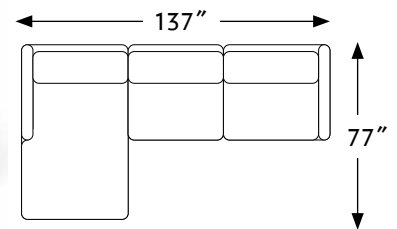

1. SHOWN
2. 91062 LEFT ARM CHAISE
   - 91013 ARMLESS CHAIR
   - 91011 RIGHT ARM CHAIR