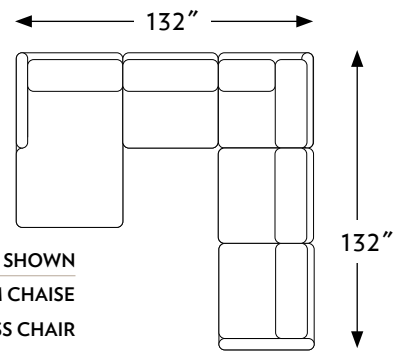

1. SHOWN
2. 91062 LEFT ARM CHAISE
   - 91013 ARMLESS CHAIR
   - 91009 CORNER CHAIR
   - 91011 RIGHT ARM CHAIR