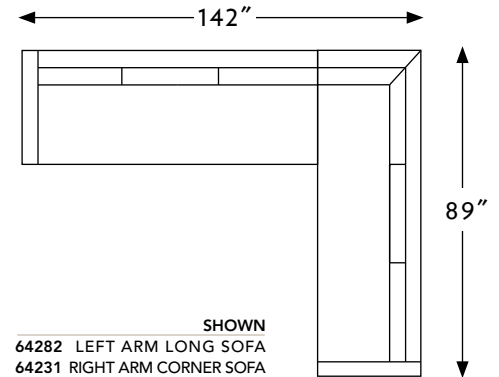

THE SUMMER SMALL TRACK ARM

SUMMER SMALL TRACK ARM

1:115 SCALE SHOWN

64209 CORNER CHAIR
TOTAL W40" D40" H37"
SEAT W24" D24" H19"
ARMS --- --- ---

64210 CHAIR
TOTAL W40" D40" H37"
SEAT W31" D24" H19"
ARMS --- --- H24"

64211 RIGHT ARM CHAIR
TOTAL W36" D40" H37"
SEAT W31" D24" H19"
ARMS --- --- H24"

64212 LEFT ARM CHAIR
TOTAL W36" D40" H37"
SEAT W31" D24" H19"
ARMS --- --- H24"

64213 ARMLESS CHAIR
TOTAL W32" D40" H37"
SEAT W31" D24" H19"
ARMS --- --- ---

64220 LOVESEAT
TOTAL W71" D40" H37"
SEAT W63" D24" H19"
ARMS --- --- H24"

64221 RIGHT ARM LOVESEAT
TOTAL W67" D40" H37"
SEAT W63" D24" H19"
ARMS --- --- H24"

64222 LEFT ARM LOVESEAT
TOTAL W67" D40" H37"
SEAT W63" D24" H19"
ARMS --- --- H24"

64223 ARMLESS LOVESEAT
TOTAL W64" D40" H37"
SEAT W63" D24" H19"
ARMS --- --- ---

64230 SOFA
TOTAL W95" D40" H37"
SEAT W87" D24" H19"
ARMS --- --- H24"

64231 R ARM CORNER SOFA
TOTAL W89" D40" H37"
SEAT W68" D24" H19"
ARMS --- --- H24"

64232 L ARM CORNER SOFA
TOTAL W89" D40" H37"
SEAT W68" D24" H19"
ARMS --- --- H24"

64233 RIGHT ARM SOFA
TOTAL W91" D40" H37"
SEAT W87" D24" H19"
ARMS --- --- H24"

64234 LEFT ARM SOFA
TOTAL W91" D40" H37"
SEAT W87" D24" H19"
ARMS --- --- H24"

64235 APARTMENT SOFA
TOTAL W81" D40" H37"
SEAT W73" D24" H19"
ARMS --- --- H24"

64236 R ARM APT SOFA
TOTAL W77" D40" H37"
SEAT W73" D24" H19"
ARMS --- --- H24"

64237 L ARM APT SOFA
TOTAL W77" D40" H37"
SEAT W73" D24" H19"
ARMS --- --- H24"

64238 ARMLESS APT SOFA
TOTAL W73" D40" H37"
SEAT W73" D24" H19"
ARMS --- --- ---

64239 ARMLESS SOFA
TOTAL W88" D40" H37"
SEAT W88" D24" H19"
ARMS --- --- ---

64260 LARGE CHAISE
TOTAL W52" D70" H37"
SEAT W44" D53" H19"
ARMS --- --- H24"

64261 R ARM LARGE CHAISE
TOTAL W48" D70" H37"
SEAT W44" D53" H19"
ARMS --- --- H24"

64262 L ARM LARGE CHAISE
TOTAL W48" D70" H37"
SEAT W44" D53" H19"
ARMS --- --- H24"

64263 ARMLESS LG CHAISE
TOTAL W44" D70" H37"
SEAT W44" D53" H19"
ARMS --- --- ---

64265 CHAISE
TOTAL W40" D64" H37"
SEAT W32" D47" H19"
ARMS --- --- H24"

64266 RIGHT ARM CHAISE
TOTAL W36" D64" H37"
SEAT W32" D47" H19"
ARMS --- --- H24"

64267 LEFT ARM CHAISE
TOTAL W36" D64" H37"
SEAT W32" D47" H19"
ARMS --- --- H24"

64268 ARMLESS CHAISE
TOTAL W33" D64" H37"
SEAT W32" D47" H19"
ARMS --- --- ---

64271 RIGHT BUMPER
TOTAL W41" D85" H37"
SEAT W23" D69" H19"
ARMS --- --- ---

64272 LEFT BUMPER
TOTAL W41" D85" H37"
SEAT W23" D69" H19"
ARMS --- --- ---

64280 LARGE SOFA
TOTAL W106" D40" H37"
SEAT W98" D24" H19"
ARMS --- --- H24"

64281 R ARM LARGE SOFA
TOTAL W102" D40" H37"
SEAT W98" D24" H19"
ARMS --- --- H24"

64282 L ARM LARGE SOFA
TOTAL W102" D40" H37"
SEAT W98" D24" H19"
ARMS --- --- H24"

64283 LARGE ARMLESS SOFA
TOTAL W99" D40" H37"
SEAT W98" D24" H19"
ARMS --- --- ---

64286 R ARM LG CORNER SOFA
TOTAL W103" D40" H37"
SEAT W83" D24" H19"
ARMS --- --- H24"

64287 L ARM LG CORNER SOFA
TOTAL W103" D40" H37"
SEAT W83" D24" H19"
ARMS --- --- H24"