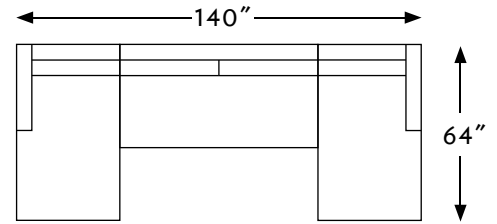

THE SPRING SLOPE UP ARM

1. SHOWN
   64162 LEFT ARM CHAISE
   64123 ARMLESS LOVESEAT
   64161 RIGHT ARM CHAISE

SPRING SLOPE UP ARM

1:115 SCALE SHOWN

64109	CORNER CHAIR
TOTAL	W40" D40" H37"
SEAT	W24" D24" H19"
ARMS	--- --- ---

64110	CHAIR
TOTAL	W44" D40" H37"
SEAT	W31" D24" H19"
ARMS	--- --- H26"

64111	RIGHT ARM CHAIR
TOTAL	W38" D40" H37"
SEAT	W31" D24" H19"
ARMS	--- --- H26"

64112	LEFT ARM CHAIR
TOTAL	W38" D40" H37"
SEAT	W31" D24" H19"
ARMS	--- --- H26"

64113	ARMLESS CHAIR
TOTAL	W32" D40" H37"
SEAT	W31" D24" H19"
ARMS	--- --- ---

64120	LOVESEAT
TOTAL	W75" D40" H37"
SEAT	W63" D24" H19"
ARMS	--- --- H26"

64121	RIGHT ARM LOVESEAT
TOTAL	W69" D40" H37"
SEAT	W63" D24" H19"
ARMS	--- --- H26"

64122	LEFT ARM LOVESEAT
TOTAL	W69" D40" H37"
SEAT	W63" D24" H19"
ARMS	--- --- H26"

64123	ARMLESS LOVESEAT
TOTAL	W64" D40" H37"
SEAT	W63" D24" H19"
ARMS	--- --- ---

64130	SOFA
TOTAL	W99" D40" H37"
SEAT	W87" D24" H19"
ARMS	--- --- H26"

64131	R ARM CORNER SOFA
TOTAL	W91" D40" H37"
SEAT	W73" D24" H19"
ARMS	--- --- H26"

64132	L ARM CORNER SOFA
TOTAL	W91" D40" H37"
SEAT	W73" D24" H19"
ARMS	--- --- H26"

64133	RIGHT ARM SOFA
TOTAL	W93" D40" H37"
SEAT	W87" D24" H19"
ARMS	--- --- H26"

64134	LEFT ARM SOFA
TOTAL	W93" D40" H37"
SEAT	W87" D24" H19"
ARMS	--- --- H26"

64135	APARTMENT SOFA
TOTAL	W85" D40" H37"
SEAT	W73" D24" H19"
ARMS	--- --- H26"

64136	R ARM APT SOFA
TOTAL	W79" D40" H37"
SEAT	W73" D24" H19"
ARMS	--- --- H26"

64137	L ARM APT SOFA
TOTAL	W79" D40" H37"
SEAT	W73" D24" H19"
ARMS	--- --- H26"

64138	ARMLESS APT SOFA
TOTAL	W73" D40" H37"
SEAT	W73" D24" H19"
ARMS	--- --- ---

64139	ARMLESS SOFA
TOTAL	W88" D40" H37"
SEAT	W88" D24" H19"
ARMS	--- --- ---

64160	LARGE CHAISE
TOTAL	W54" D70" H37"
SEAT	W44" D53" H19"
ARMS	--- --- H26"

64161	R ARM LARGE CHAISE
TOTAL	W50" D70" H37"
SEAT	W44" D53" H19"
ARMS	--- --- H26"

64162	L ARM LARGE CHAISE
TOTAL	W50" D70" H37"
SEAT	W44" D53" H19"
ARMS	--- --- H26"

64163	ARMLESS LG CHAISE
TOTAL	W43" D70" H37"
SEAT	W44" D53" H19"
ARMS	--- --- ---

64165	CHAISE
TOTAL	W44" D64" H37"
SEAT	W32" D47" H19"
ARMS	--- --- H26"

64166	RIGHT ARM CHAISE
TOTAL	W38" D64" H37"
SEAT	W32" D47" H19"
ARMS	--- --- H26"

64167	LEFT ARM CHAISE
TOTAL	W38" D64" H37"
SEAT	W32" D47" H19"
ARMS	--- --- H26"

64168	ARMLESS CHAISE
TOTAL	W33" D64" H37"
SEAT	W32" D47" H19"
ARMS	--- --- ---

64171	RIGHT BUMPER
TOTAL	W41" D85" H37"
SEAT	W23" D69" H19"
ARMS	--- --- ---

64172	LEFT BUMPER
TOTAL	W41" D85" H37"
SEAT	W23" D69" H19"
ARMS	--- --- ---

64180	LARGE SOFA
TOTAL	W110" D40" H37"
SEAT	W98" D24" H19"
ARMS	--- --- H26"

64181	R ARM LARGE SOFA
TOTAL	W106" D40" H37"
SEAT	W98" D24" H19"
ARMS	--- --- H26"

64182	L ARM LARGE SOFA
TOTAL	W106" D40" H37"
SEAT	W98" D24" H19"
ARMS	--- --- H26"

64183	LARGE ARMLESS SOFA
TOTAL	W99" D40" H37"
SEAT	W98" D24" H19"
ARMS	--- --- ---

64186	R ARM LG CORNER SOFA
TOTAL	W105" D40" H37"
SEAT	W90" D28" H19"
ARMS	--- --- H26"

64187	L ARM LG CORNER SOFA
TOTAL	W105" D40" H37"
SEAT	W90" D28" H19"
ARMS	--- --- H26"