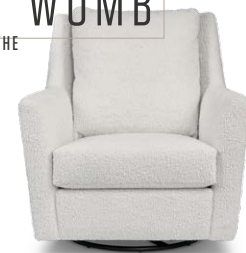

THE WOMB

AVAILABLE AS STANDARD, FEATHER AND DOWN OR TRILLIUM CUSHIONS

1760 WOMB SWIVEL GLIDER TOTAL W36" D39" H38" SEAT W25" D20" H19" ARMS --- --- H26"
--

THE LUCY

STANDARD CUSHIONS ONLY

1275 LUCY SWIVEL GLIDER TOTAL W29" D37" H36" SEAT W19" D21" H19" ARMS --- --- H24"
--

THE LINCOLN

CHOICE OF STANDARD OR FEATHER & DOWN CUSHIONS

1475 LINCOLN SWIVEL GLIDER TOTAL W30" D37" H35" SEAT W22" D21" H18" ARMS --- --- H24"

MUST SPECIFY "QUICK SHIP" ON ORDER

20 FABRIC CHOICES:

2930, 2952, 2953, 3120, 3121, 3410, 3412, 3420, 3421, 3423, 3552, 3553, 3571, 3602, 3611, 3740, 3742, 3760, 3761, 3762